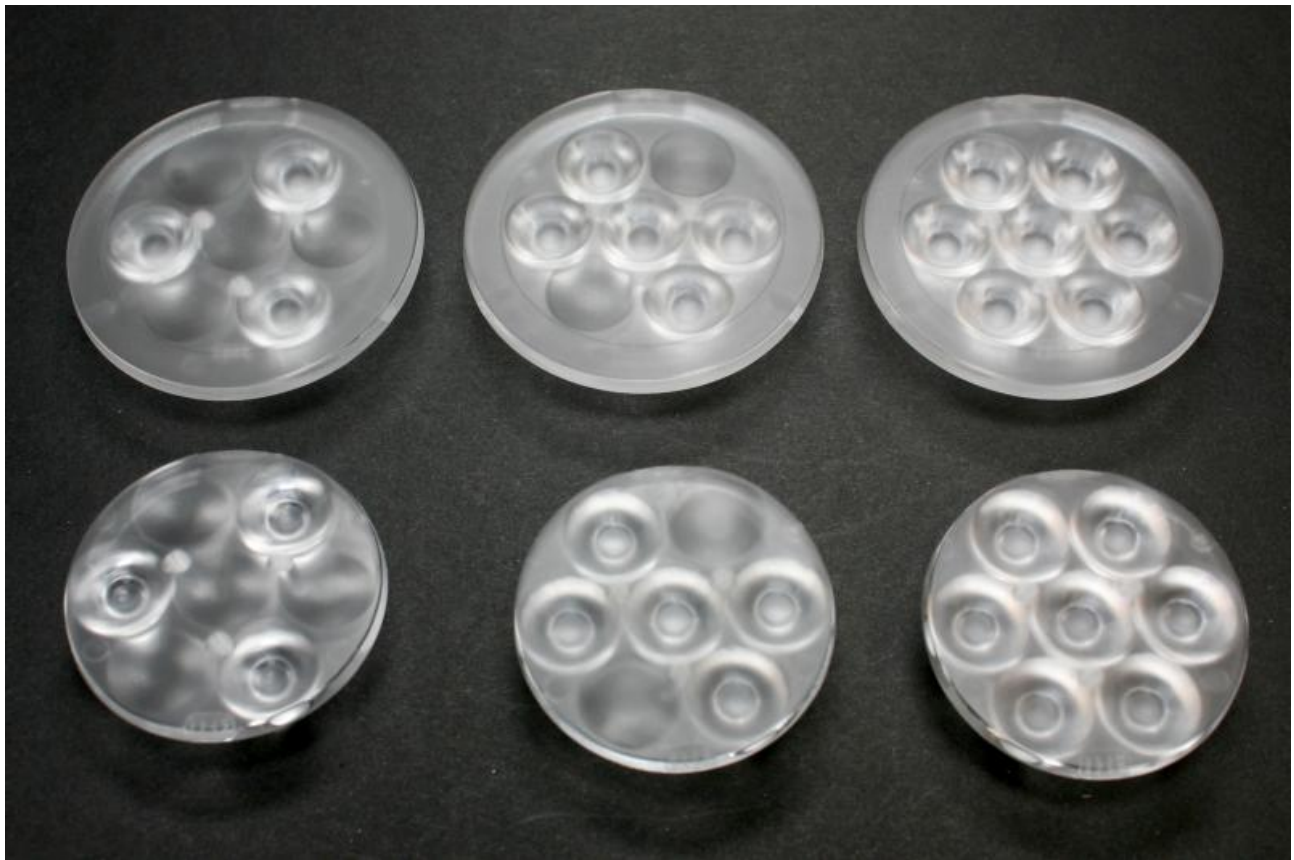

## ANNA-SERIES FOR SEOUL Z5 SERIES OF LEDs

- Lens material optical grade PMMA with high UV and temperature resistance (105°C/220°F)
- High optical efficiency, up to 90%
- No lens holder. Fastening to heat sink with a PU foam adhesive tape of automotive grade
- Please check fastening details from this link:  
([http://www.ledil.com/datasheets/DataSheet\\_GLUES.pdf](http://www.ledil.com/datasheets/DataSheet_GLUES.pdf))
- Available two diameters 40mm & 50mm and 5 different amount of LEDs