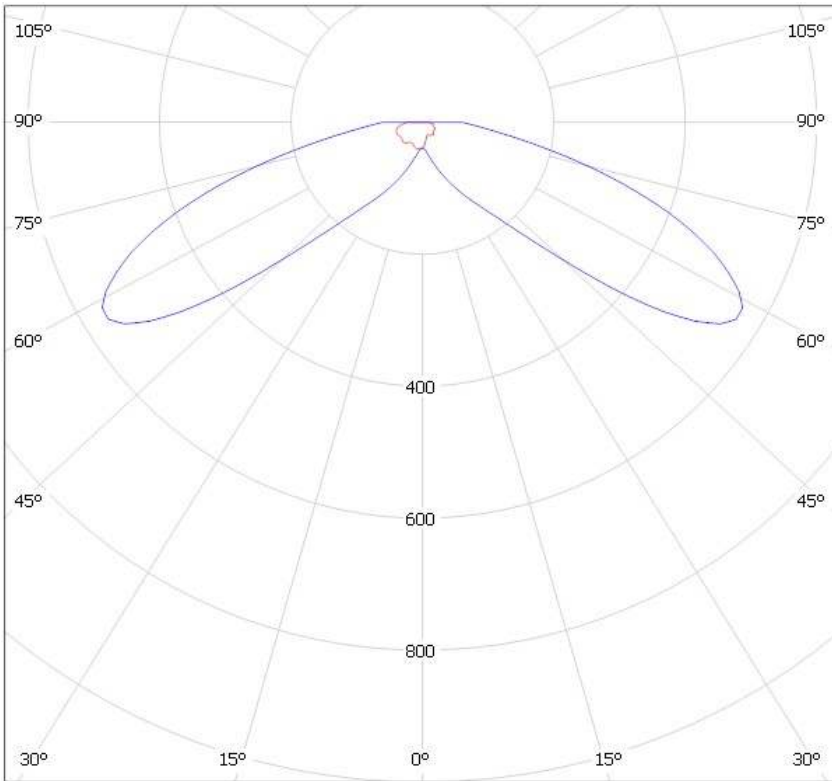

MEASUREMENT DATA & DRAWING

© Ledil Oy – PRELIMINARY - Subject to change without prior notice