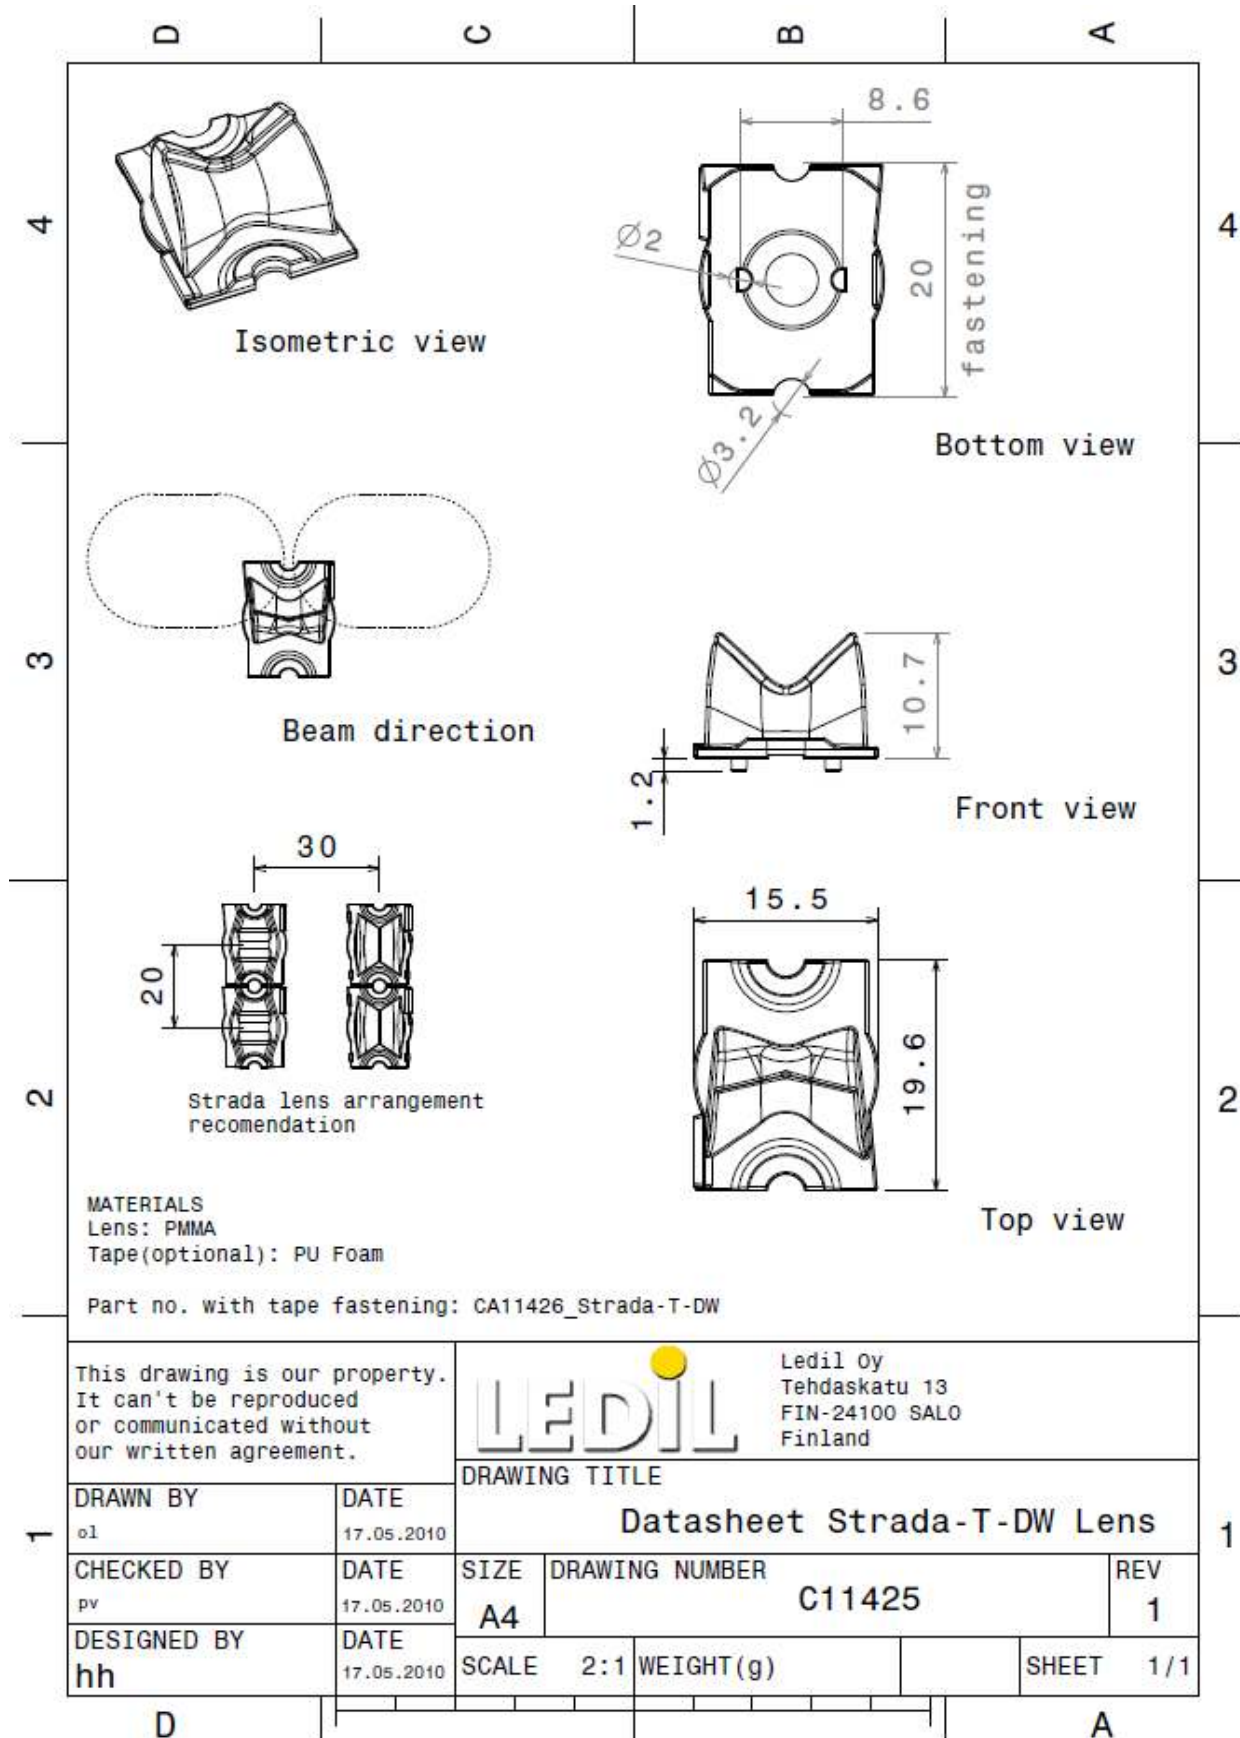

This drawing is our property. It can't be reproduced or communicated without our written agreement.

Ledil Oy
Tehdaskatu 13
FIN-24100 SALO
Finland

DRAWING TITLE

Datasheet Strada-T-DW Lens

DRAWN BY o1	DATE 17.05.2010
CHECKED BY pv	DATE 17.05.2010
DESIGNED BY hh	DATE 17.05.2010

SIZE A4	DRAWING NUMBER C11425	REV 1
SCALE 2:1	WEIGHT(g)	SHEET 1/1