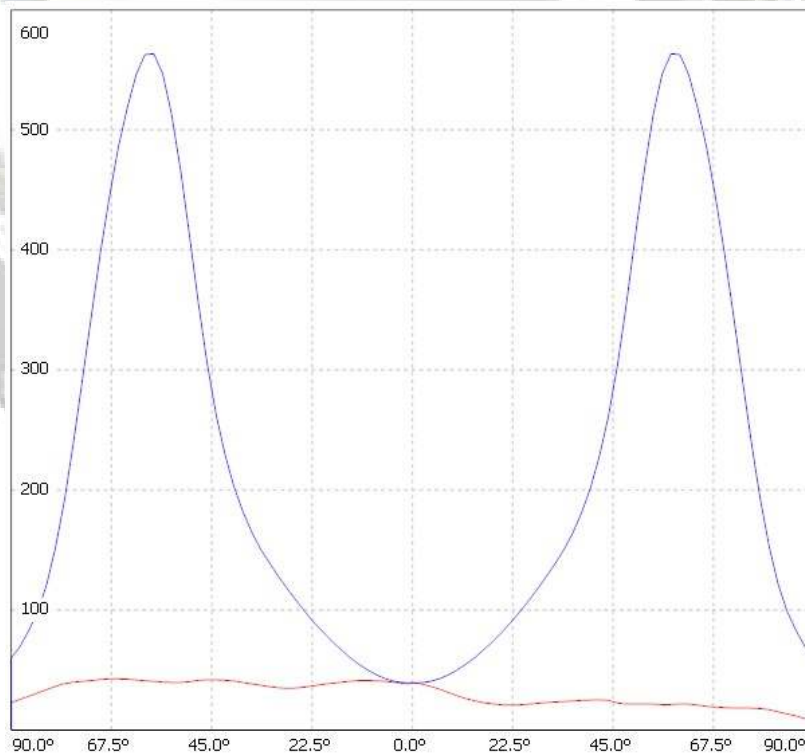

MEASUREMENT DATA & DRAWING

© Ledil Oy – PRELIMINARY - Subject to change without prior notice