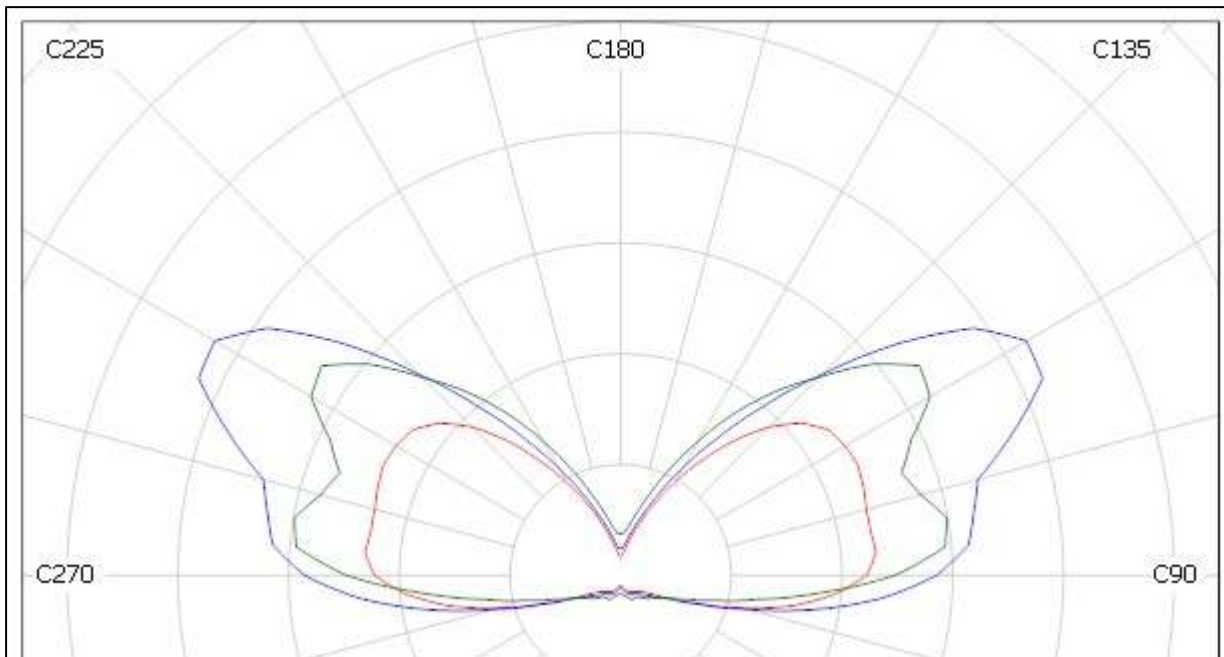

© Ledil Oy – PRELIMINARY - Subject to change without prior notice

Ledil Oy
Tehdaskatu 13
FIN-24100 SALO, Finland

www.ledil.com
email: ledil@ledil.com
FAX: +358-2-733 8001

2011-03-08