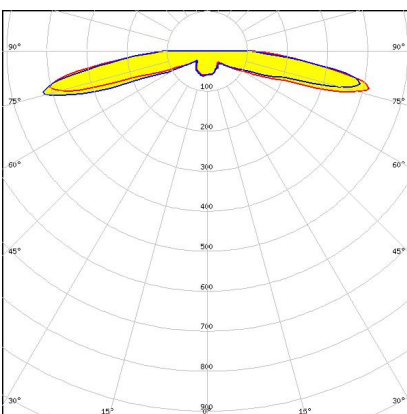

## EMMA

Ø10 mm 360° side emitting lenses for beacon lighting and up to 3535 size LED packages

Very small lens with side emitting omnidirectional light distribution.

### C13055\_EMMA-360

Dimensions: 9.9 mm x 9.9 mm

Height: 5.70 mm

~170° side emitter

### GENERAL INFORMATION:

NOTE: The typical beam angle will be changed by different color, chip size and chip position tolerance. The typical total beam angle is the full angle measured where the luminous intensity is half of the peak value.