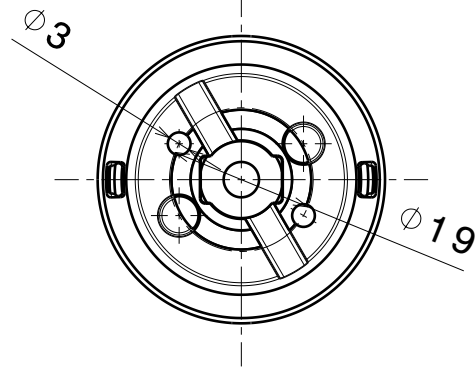

30

27.5

Front view

Isometric view
Scale: 1:1

Top view

Bottom view

INDEX	PART NO	DESCRIPTION	MATERIAL	COLOUR
1	C10333	LEDILSTAR-SUB	PC	clear
2	C10781	IRIS	PMMA	clear
3	C10860	IRIS-HLD	PC	black

Tolerances if not otherwise shown
According to DIN ISO 2768-1
Linear measures:
Up to 30mm class M, otherwise class C.
According to DIN ISO 2768-2
Form and position: class L

SIZE PART NUMBER

A4

CN10953

SCALE 1:1 WEIGHT 21,7 g SHEET 1/1

D

A