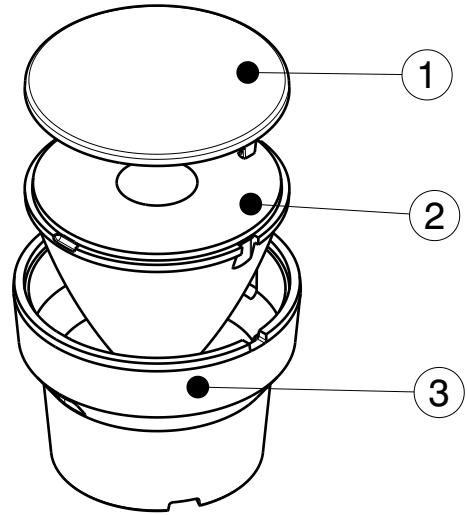

30

27.5

Front view

Isometric view
Scale: 1:1

Top view

Bottom view

INDEX	PART NO	DESCRIPTION	MATERIAL	COLOUR
1	C10333	LEDILSTAR-SUB	PC	clear
2	C10781	IRIS	PMMA	clear
3	C10860	IRIS-HLD	PC	black

Tolerances if not otherwise shown
According to DIN ISO 2768-1
Linear measures:
Up to 30mm class M, otherwise class C.
According to DIN ISO 2768-2
Form and position: class L

SIZE PART NUMBER

A4

CN10953

SCALE 1:1 WEIGHT 21,7 g SHEET 1/1

D

A