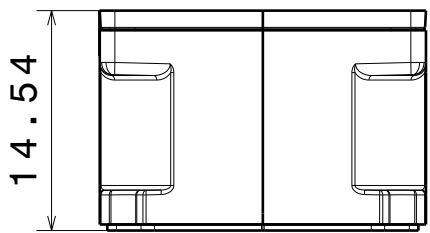

D

C

B

A

4

4

Front view

Isometric view

3

3

Top view

Bottom view

2

2

INDEX	PART NO	DESCRIPTION	MATERIAL	COLOUR
1	F10858	ROSE-C-C-W-V5	PMMA	
2	F10713	ROSE-HLD-CRS-W-V5	PC	grey

Tolerances if not otherwise shown  
 According to DIN ISO 2768-1  
 Linear measures:  
 Up to 30mm class M, otherwise class C.  
 According to DIN ISO 2768-2  
 Form and position: class L

SIZE PART NUMBER  
**A4 FA10343**

SCALE 2:1 WEIGHT 4,7 g SHEET 1/1

D

A

1

1