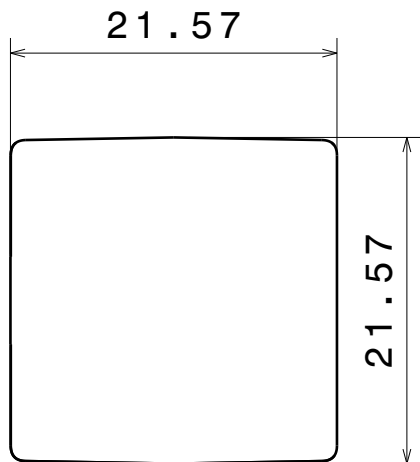

D

C

B

A

4

4

Front view

Isometric view

3

3

Top view

Bottom view

2

2

INDEX	PART NO	DESCRIPTION	MATERIAL	COLOUR
1	F10858	ROSE-C-C-W-V5	PMMA	
2	F10713	ROSE-HLD-CRS-W-V5	PC	grey

Tolerances if not otherwise shown  
 According to DIN ISO 2768-1  
 Linear measures:  
 Up to 30mm class M, otherwise class C.  
 According to DIN ISO 2768-2  
 Form and position: class L

SIZE PART NUMBER  
**A4 FA10343**

SCALE 2:1 WEIGHT 4,7 g SHEET 1/1

D

A

1

1