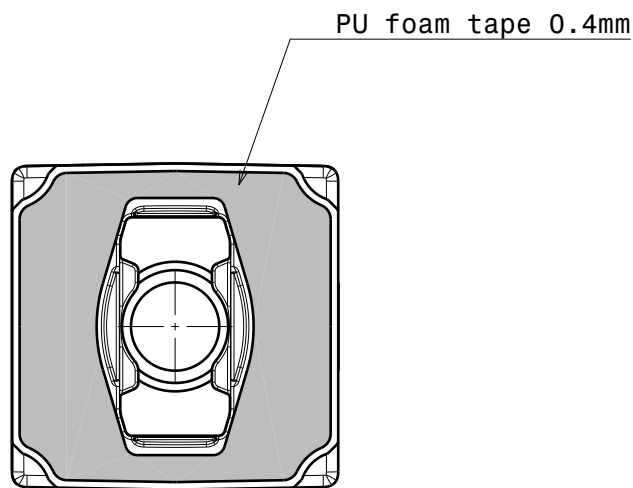

D

C

B

A

4

4

Front view

Isometric view

3

3

Top view

Bottom view

2

2

INDEX	PART NO	DESCRIPTION	MATERIAL	COLOUR
1	F10858	ROSE-C-C-W-V5	PMMA	
2	F10713	ROSE-HLD-CRS-W-V5	PC	grey

Tolerances if not otherwise shown  
 According to DIN ISO 2768-1  
 Linear measures:  
 Up to 30mm class M, otherwise class C.  
 According to DIN ISO 2768-2  
 Form and position: class L

SIZE PART NUMBER  
**A4 FA10343**

SCALE 2:1 WEIGHT 4,7 g SHEET 1/1

D

A

1

1