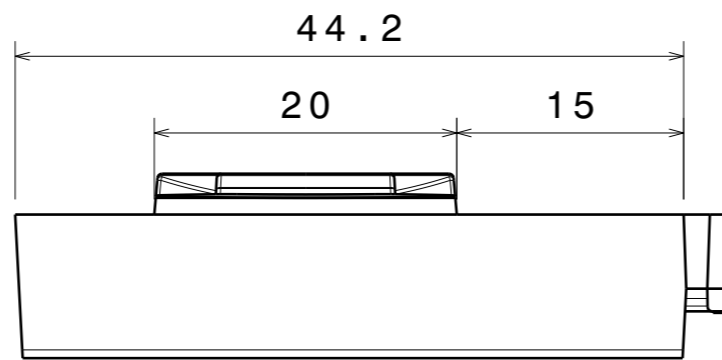

H G F E D C B A

4

Detail A  
Scale: 10:1

3

2

Isometric view  
Scale: 1:1

1

| INDEX | PART NO | DESCRIPTION      | MATERIAL | COLOUR |
|-------|---------|------------------|----------|--------|
| 1     | F16183  | LINNEA-90-END-FL | PC       | clear  |

Tolerances if not otherwise shown  
According to DIN ISO 2768-1  
Linear measures:  
Up to 30mm class M, otherwise class C.  
According to DIN ISO 2768-2  
Form and position: class L

**LEDiL** LediL Oy  
Salorankatu 10  
FIN 24240 SALO  
Finland

|           |               |  |  |  |
|-----------|---------------|--|--|--|
| SIZE      | PART NUMBER   |  |  |  |
| <b>A3</b> | <b>F16183</b> |  |  |  |

|       |     |        |       |       |     |
|-------|-----|--------|-------|-------|-----|
| SCALE | 2:1 | WEIGHT | 6,31g | SHEET | 1/1 |
|-------|-----|--------|-------|-------|-----|