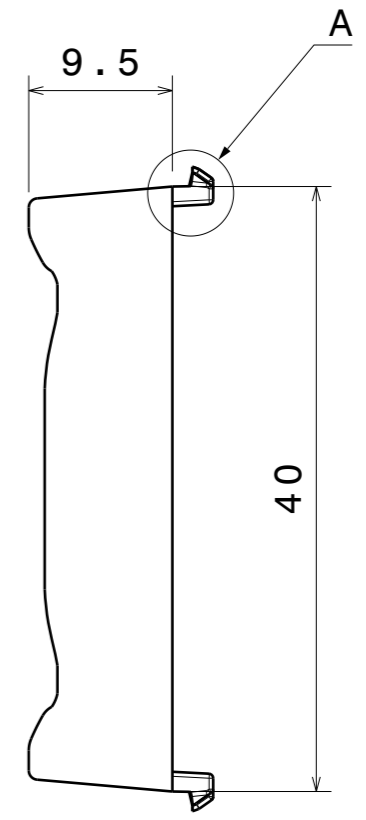

H G F E D C B A

4

Detail A  
Scale: 10:1

3

2

Isometric view  
Scale: 1:1

1

| INDEX | PART NO | DESCRIPTION      | MATERIAL | COLOUR |
|-------|---------|------------------|----------|--------|
| 1     | F16183  | LINNEA-90-END-FL | PC       | clear  |

Tolerances if not otherwise shown  
According to DIN ISO 2768-1  
Linear measures:  
Up to 30mm class M, otherwise class C.  
According to DIN ISO 2768-2  
Form and position: class L

**LEDiL** LediL Oy  
Salorankatu 10  
FIN 24240 SALO  
Finland

|           |               |  |  |  |
|-----------|---------------|--|--|--|
| SIZE      | PART NUMBER   |  |  |  |
| <b>A3</b> | <b>F16183</b> |  |  |  |

|       |     |        |       |       |     |
|-------|-----|--------|-------|-------|-----|
| SCALE | 2:1 | WEIGHT | 6,31g | SHEET | 1/1 |
|-------|-----|--------|-------|-------|-----|