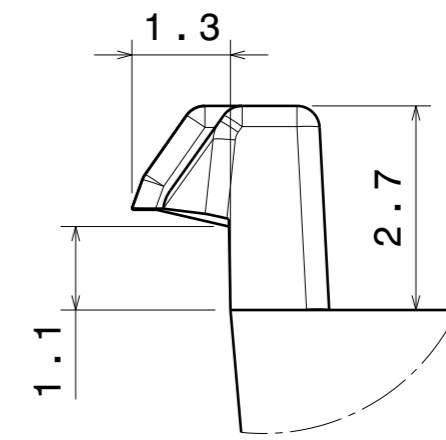

H G F E D C B A

4

Detail A  
Scale: 10:1

3

2

Isometric view  
Scale: 1:1

1

| INDEX | PART NO | DESCRIPTION      | MATERIAL | COLOUR |
|-------|---------|------------------|----------|--------|
| 1     | F16183  | LINNEA-90-END-FL | PC       | clear  |

Tolerances if not otherwise shown  
According to DIN ISO 2768-1  
Linear measures:  
Up to 30mm class M, otherwise class C.  
According to DIN ISO 2768-2  
Form and position: class L

**LEDiL** LediL Oy  
Salorankatu 10  
FIN 24240 SALO  
Finland

|           |               |  |  |  |
|-----------|---------------|--|--|--|
| SIZE      | PART NUMBER   |  |  |  |
| <b>A3</b> | <b>F16183</b> |  |  |  |

|       |     |        |       |       |     |
|-------|-----|--------|-------|-------|-----|
| SCALE | 2:1 | WEIGHT | 6,31g | SHEET | 1/1 |
|-------|-----|--------|-------|-------|-----|