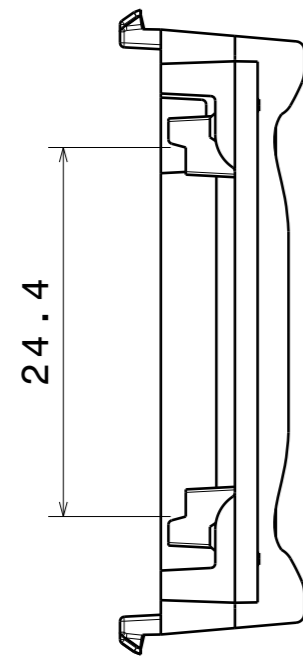

H G F E D C B A

4

Detail A  
Scale: 10:1

3

2

Isometric view  
Scale: 1:1

1

| INDEX | PART NO | DESCRIPTION      | MATERIAL | COLOUR |
|-------|---------|------------------|----------|--------|
| 1     | F16183  | LINNEA-90-END-FL | PC       | clear  |

Tolerances if not otherwise shown  
According to DIN ISO 2768-1  
Linear measures:  
Up to 30mm class M, otherwise class C.  
According to DIN ISO 2768-2  
Form and position: class L

**LEDiL** LediL Oy  
Salorankatu 10  
FIN 24240 SALO  
Finland

|           |               |  |  |  |
|-----------|---------------|--|--|--|
| SIZE      | PART NUMBER   |  |  |  |
| <b>A3</b> | <b>F16183</b> |  |  |  |

|       |     |        |       |       |     |
|-------|-----|--------|-------|-------|-----|
| SCALE | 2:1 | WEIGHT | 6,31g | SHEET | 1/1 |
|-------|-----|--------|-------|-------|-----|