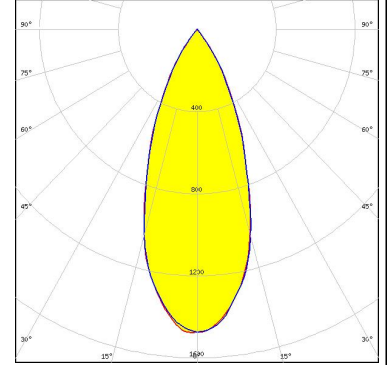

bridgelux.

LED V22 Gen 8
FWHM / FWTM 40.0° / 70.0°
Efficiency 75 %
Peak intensity 1.5 cd/lm
LEDs/each optic 1
Light colour White
Required components:
C18432_ADELIA-ADAPTER-C
Bender Wirth: 631b Hekla XL