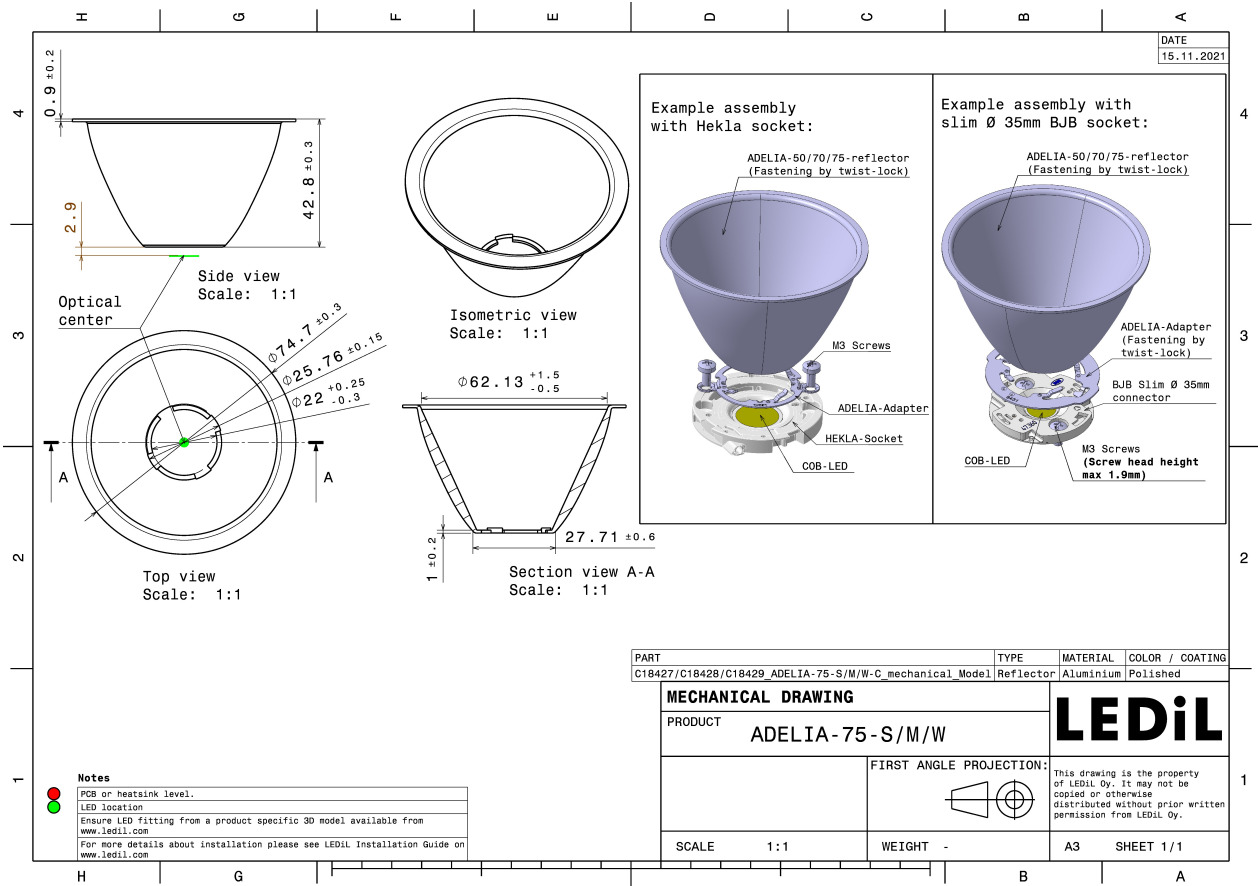

ADELIA-75-W

~36° wide beam

SPECIFICATION:

Dimensions	Ø 74.7 mm
Height	42.8 mm
Fastening	snaps
ROHS compliant	yes ⓘ

MATERIALS:

Component	Type	Material	Colour	Finish	Coating
ADELIA-75-W	Reflector	Aluminium	metal	gloss	Anodized

ORDERING INFORMATION:

Component	Qty in box	MOQ	MPQ	Box weight (kg)
C18429_ADELIA-75-W » Box size: 400 x 300 x 300 mm	840	70	70	13.3

See also our general installation guide: www.ledil.com/installation_guide