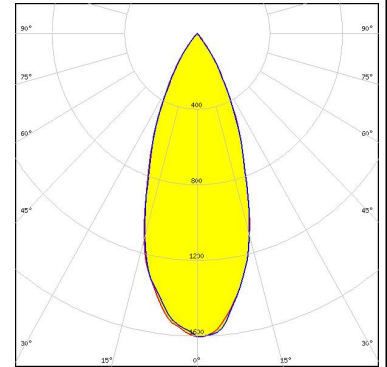

ADELIA-75-W

~36° wide beam

SPECIFICATION:

Dimensions	Ø 74.7 mm
Height	42.8 mm
Fastening	snaps
ROHS compliant	yes ⓘ

MATERIALS:

Component	Type	Material	Colour	Finish	Coating
ADELIA-75-W	Reflector	Aluminium	metal	gloss	Anodized

ORDERING INFORMATION:

Component	Qty in box	MOQ	MPQ	Box weight (kg)
C18429_ADELIA-75-W » Box size: 400 x 300 x 300 mm	840	70	70	13.3

See also our general installation guide: www.ledil.com/installation_guide

OPTICAL RESULTS (SIMULATED):

bridgelux.

LED V18 Gen 8
 FWHM / FWTM 40.0° / 70.0°
 Efficiency 79 %
 Peak intensity 1.6 cd/lm
 LEDs/each optic 1
 Light colour White
 Required components:
 C18432_ADELIA-ADAPTER-C
 Bender Wirth: 639b Hekla XL

GENERAL INFORMATION:

NOTE: The typical beam angle will be changed by different color, chip size and chip position tolerance. The typical total beam angle is the full angle measured where the luminous intensity is half of the peak value.