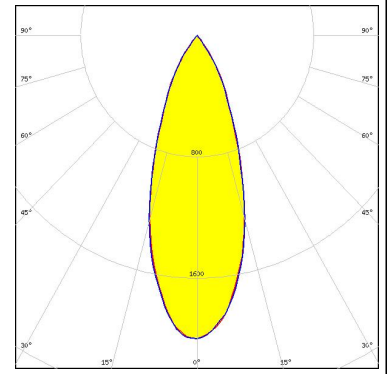

ADELIA-75-W

~36° wide beam

SPECIFICATION:

Dimensions	Ø 74.7 mm
Height	42.8 mm
Fastening	snaps
ROHS compliant	yes ⓘ

MATERIALS:

Component	Type	Material	Colour	Finish	Coating
ADELIA-75-W	Reflector	Aluminium	metal	gloss	Anodized

bridgelux.

LED V6 HD Gen 7
 FWHM / FWTM 30.2 + 31.2° / 68.4°
 Efficiency 93 %
 Peak intensity 2.5 cd/lm
 LEDs/each optic 1
 Light colour White
 Required components:
 F15253_HEKLA-SOCKET-A

SAMSUNG

LED LC003D / LC006D / LC009D / LC013D
 FWHM / FWTM 32.2° / 66.4°
 Efficiency 90 %
 Peak intensity 2.4 cd/lm
 LEDs/each optic 1
 Light colour White
 Required components:
 F17435_HEKLA-G2-C

OPTICAL RESULTS (SIMULATED):

SAMSUNG

LED	LC016D / LC019D / LC026D / LC033D
FWHM / FWTM	36.2° / 68.4°
Efficiency	87 %
Peak intensity	2 cd/lm
LEDs/each optic	1
Light colour	White
Required components:	
	F15859_HEKLA-SOCKET-I

GENERAL INFORMATION:

NOTE: The typical beam angle will be changed by different color, chip size and chip position tolerance. The typical total beam angle is the full angle measured where the luminous intensity is half of the peak value.