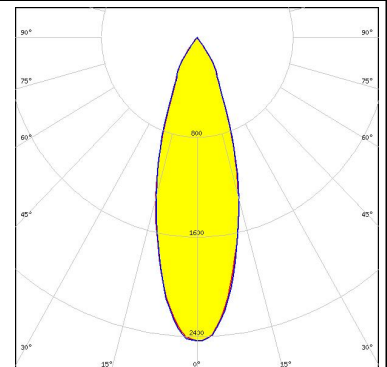

SAMSUNG

LED LC003D / LC006D / LC009D / LC013D
FWHM / FWTM 32.2° / 66.4°
Efficiency 90 %
Peak intensity 2.4 cd/lm
LEDs/each optic 1
Light colour White
Required components:
F17435_HEKLA-G2-C