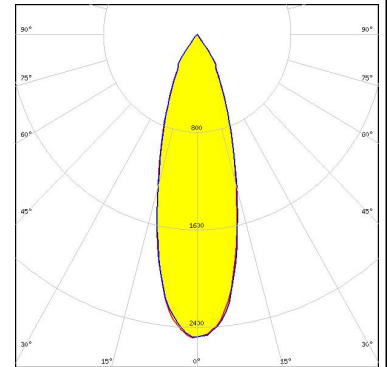

bridgelux.

LED V6 HD Gen 7
FWHM / FWTM 30.2 + 31.2° / 68.4°
Efficiency 93 %
Peak intensity 2.5 cd/lm
LEDs/each optic 1
Light colour White
Required components:
F15253_HEKLA-SOCKET-A