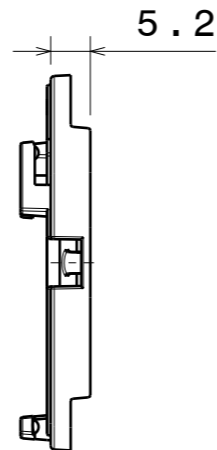

INDEX	PART NO	DESCRIPTION	MATERIAL
1	C13658	CLAMP-VER013_18	PC WHITE

Rear view
Scale: 1:1

Right view
Scale: 1:1

Front view
Scale: 1:1

Isometric view
Scale: 1:1

This drawing is our property.
It can't be reproduced
or communicated without
our written agreement.

Ledil Oy
Salorankatu 10
FIN 24240 SALO
Finland

DRAWN BY	DATE
-	27.2.2013
CHECKED BY	DATE
-	-
DESIGNED BY	DATE
PL	-

DRAWING TITLE		Part Drawing	
DATASHEET C13658 CLAMP-VER013 18			
SIZE	PART NUMBER	REV	
A3	C13658	001	
SCALE	1:1	WEIGHT	3,5g
SHEET		1/1	