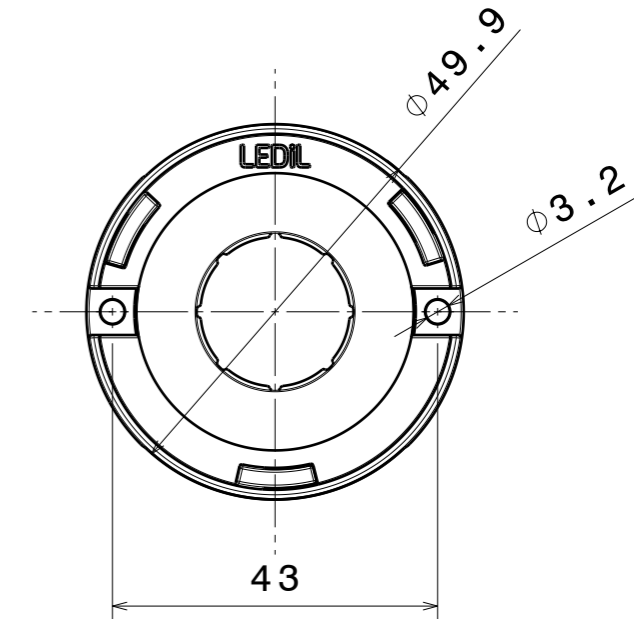

INDEX	PART NO	DESCRIPTION	MATERIAL
1	C13658	CLAMP-VER013_18	PC WHITE

Rear view
Scale: 1:1

Right view
Scale: 1:1

Front view
Scale: 1:1

Isometric view
Scale: 1:1

This drawing is our property.
It can't be reproduced
or communicated without
our written agreement.

Ledil Oy
Salorankatu 10
FIN 24240 SALO
Finland

DRAWN BY	DATE
-	27.2.2013
CHECKED BY	DATE
-	-
DESIGNED BY	DATE
PL	-

DRAWING TITLE		Part Drawing	
DATASHEET C13658 CLAMP-VER013 18			
SIZE	PART NUMBER	REV	
A3	C13658	001	
SCALE	1:1	WEIGHT	3,5g
SHEET		1/1	