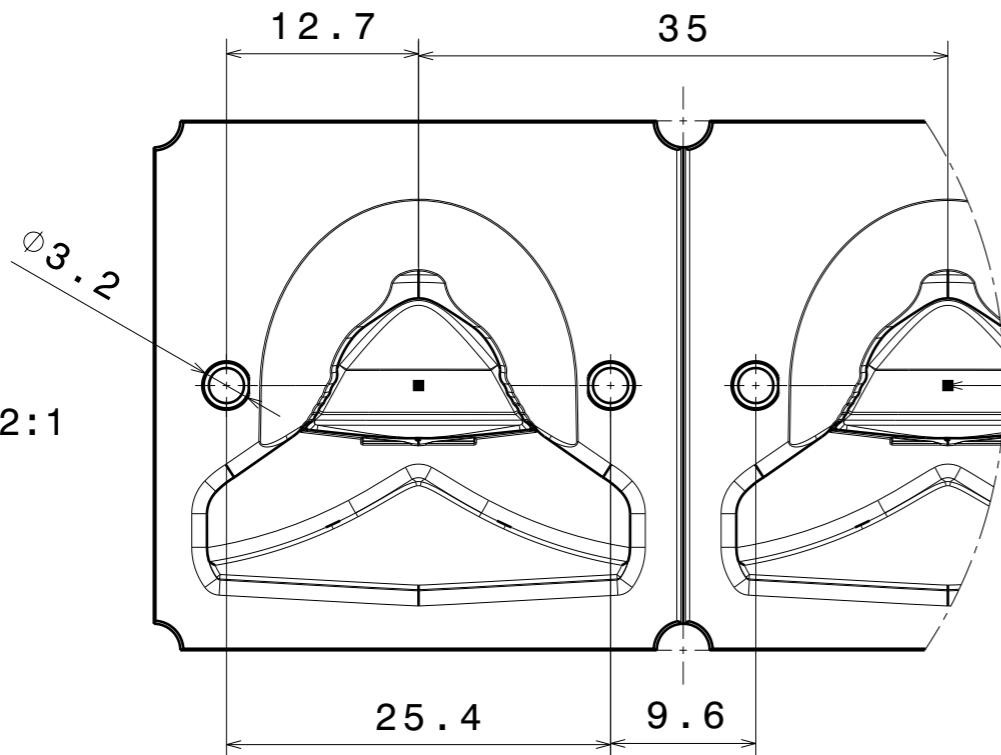

Bottom view

Front view

Top view

Detail A  
Scale: 2:1

Led center location

INDEX	PART NO	DESCRIPTION	MATERIAL	COLOUR
1	F15574	JENNY-8X1-FT45	Optical grade LSR	

Tolerances if not otherwise shown  
According to DIN ISO 2768-1  
Linear measures:  
Up to 30mm class M, otherwise class C.  
According to DIN ISO 2768-2  
Form and position: class L

SIZE	PART NUMBER
<b>A3</b>	<b>F15574</b>

SCALE	2:3	WEIGHT	-	SHEET	1/1
-------	-----	--------	---	-------	-----