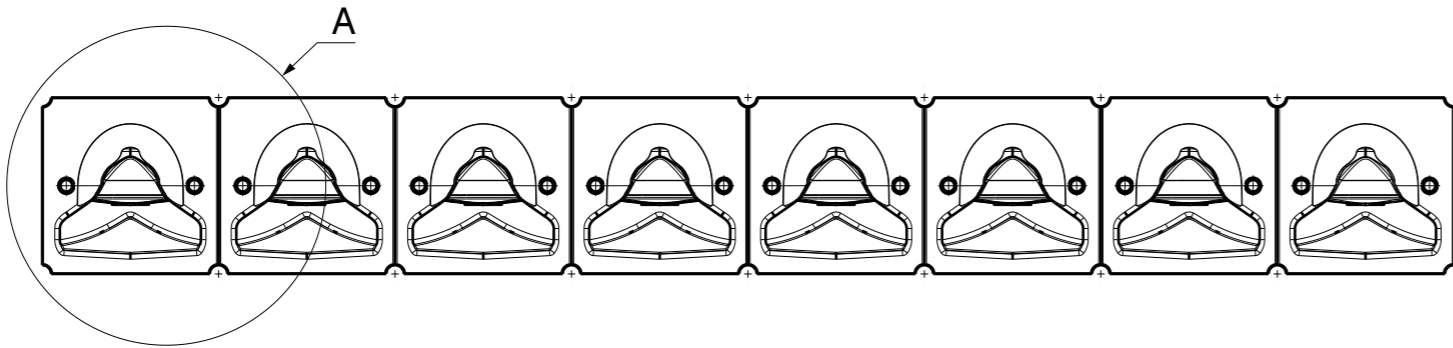

Bottom view

Front view

Top view

Detail A  
Scale: 2:1

Led center location

INDEX	PART NO	DESCRIPTION	MATERIAL	COLOUR
1	F15574	JENNY-8X1-FT45	Optical grade LSR	

Tolerances if not otherwise shown  
According to DIN ISO 2768-1  
Linear measures:  
Up to 30mm class M, otherwise class C.  
According to DIN ISO 2768-2  
Form and position: class L

SIZE	PART NUMBER
<b>A3</b>	<b>F15574</b>

SCALE	2:3	WEIGHT	-	SHEET	1/1
-------	-----	--------	---	-------	-----