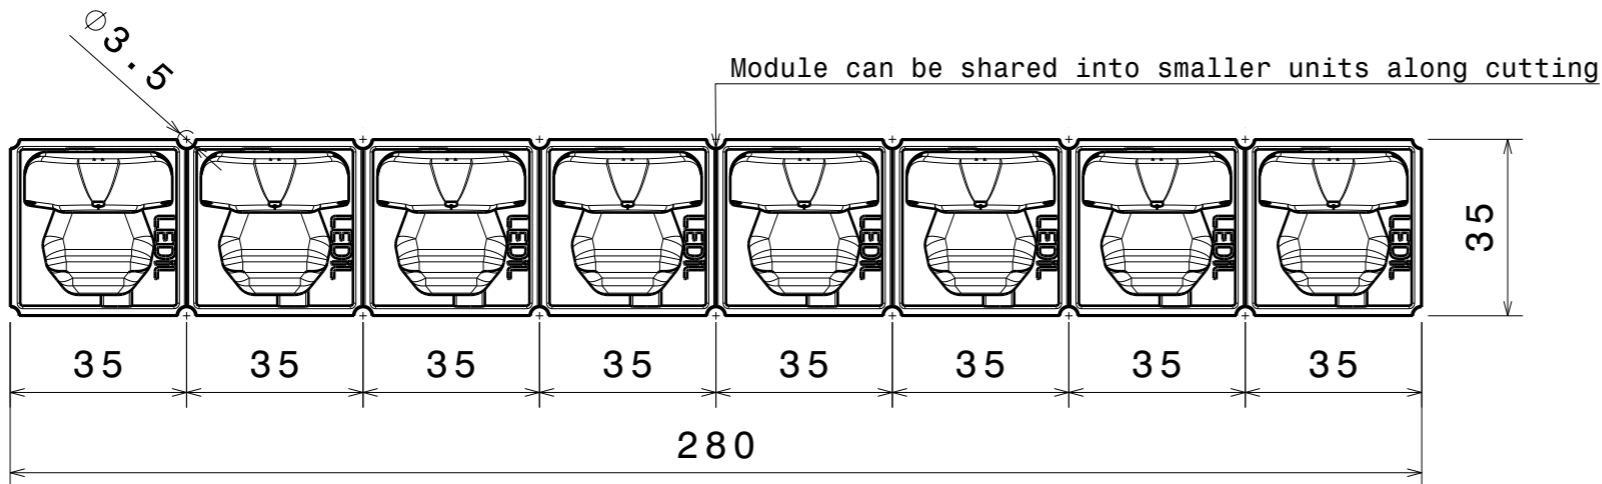

Bottom view

Front view

Top view

Detail A  
Scale: 2:1

Led center location

INDEX	PART NO	DESCRIPTION	MATERIAL	COLOUR
1	F15574	JENNY-8X1-FT45	Optical grade LSR	

Tolerances if not otherwise shown  
According to DIN ISO 2768-1  
Linear measures:  
Up to 30mm class M, otherwise class C.  
According to DIN ISO 2768-2  
Form and position: class L

SIZE	PART NUMBER
<b>A3</b>	<b>F15574</b>

SCALE	2:3	WEIGHT	-	SHEET	1/1
-------	-----	--------	---	-------	-----