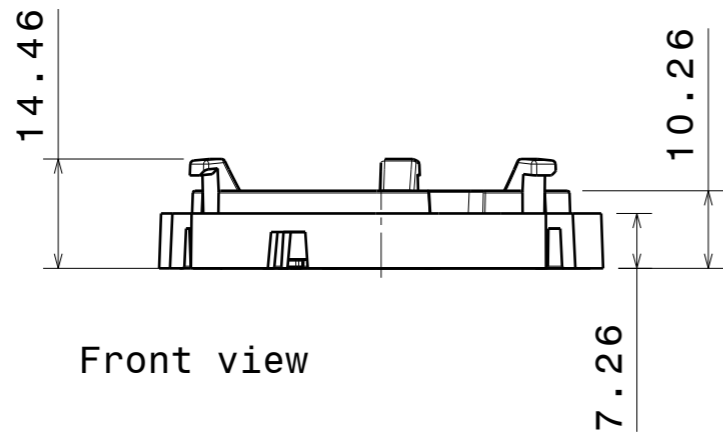

H G F E D C B A

Front view

Isometric view

Top view

Bottom view

INDEX	PART NO	DESCRIPTION	MATERIAL	COLOUR
1	C13324	LENA-STD-BASE-CXA25	PC	white

Tolerances if not otherwise shown
 According to DIN ISO 2768-1
 Linear measures: class C
 According to DIN ISO 2768-2
 Form and position: class L

SIZE	PART NUMBER
A3	C13324

SCALE	1:1	WEIGHT	11,21 g	SHEET	1/1
-------	-----	--------	---------	-------	-----

H G B A