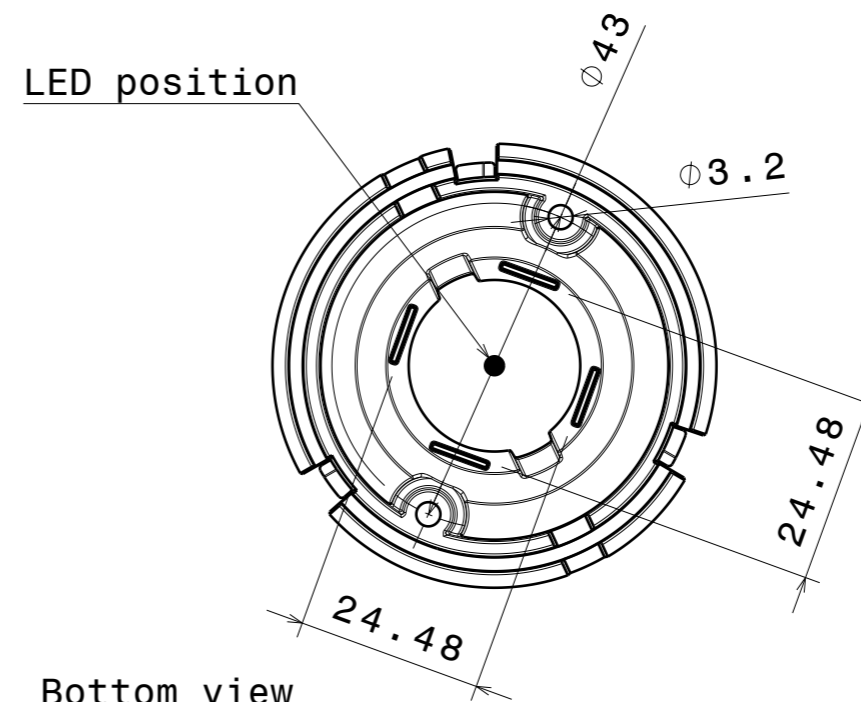

H G F E D C B A

Front view

Isometric view

Top view

Bottom view

INDEX	PART NO	DESCRIPTION	MATERIAL	COLOUR
1	C13324	LENA-STD-BASE-CXA25	PC	white

Tolerances if not otherwise shown
 According to DIN ISO 2768-1
 Linear measures: class C
 According to DIN ISO 2768-2
 Form and position: class L

Ledil Oy
 Salorankatu 10
 FIN 24240 SALO
 Finland

THIRD ANGLE PROJECTION:

DRAWING TITLE
C13324_LENA-STD-BASE-CXA25

This drawing is the property
 of LEDiL Oy. It may not be
 reproduced, copied or
 communicated without a written
 agreement with LEDiL Oy.

SIZE	PART NUMBER
A3	C13324

SCALE	1:1	WEIGHT	11,21 g	SHEET	1/1
-------	-----	--------	---------	-------	-----

H G B A