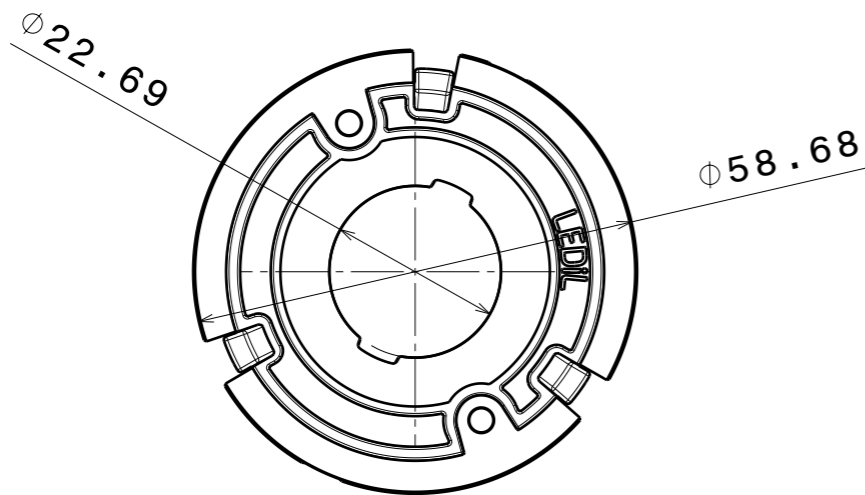

H G F E D C B A

Front view

Isometric view

Top view

Bottom view

INDEX	PART NO	DESCRIPTION	MATERIAL	COLOUR
1	C13324	LENA-STD-BASE-CXA25	PC	white

Tolerances if not otherwise shown
 According to DIN ISO 2768-1
 Linear measures: class C
 According to DIN ISO 2768-2
 Form and position: class L

SIZE	PART NUMBER
A3	C13324

SCALE	1:1	WEIGHT	11,21 g	SHEET	1/1
-------	-----	--------	---------	-------	-----

H G B A