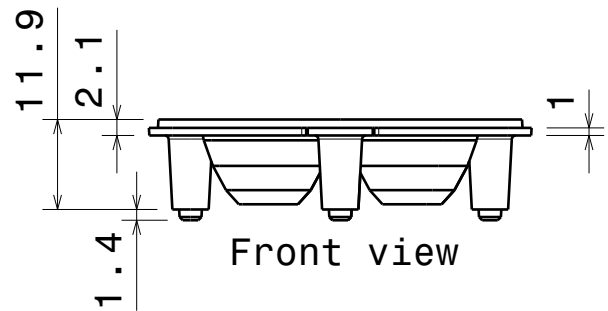

D

C

B

A

4

4

Bottom view

3

Isometric view

3

Front view

2

Top view

2

PART	TYPE	MATERIAL	COLOUR
-	LENS	PMMA	CLEAR

This drawing is our property.
It can't be reproduced
or communicated without
our written agreement.

A4

DRAWING NUMBER

-

REV

1

SCALE

1:1

WEIGHT (g)