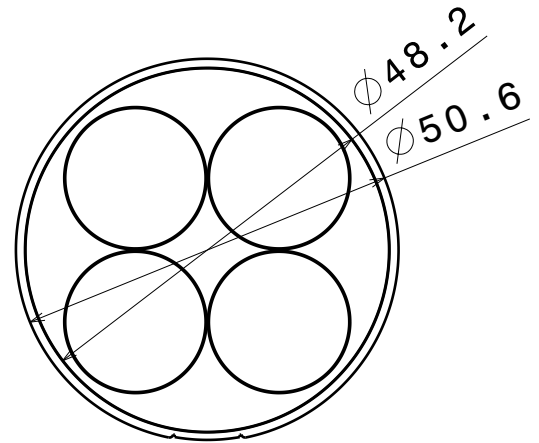

D

C

B

A

4

4

Bottom view

3

Isometric view

3

Front view

2

Top view

2

PART	TYPE	MATERIAL	COLOUR
-	LENS	PMMA	CLEAR

This drawing is our property.
It can't be reproduced
or communicated without
our written agreement.

A4

DRAWING NUMBER

-

REV

1

SCALE

1:1

WEIGHT (g)