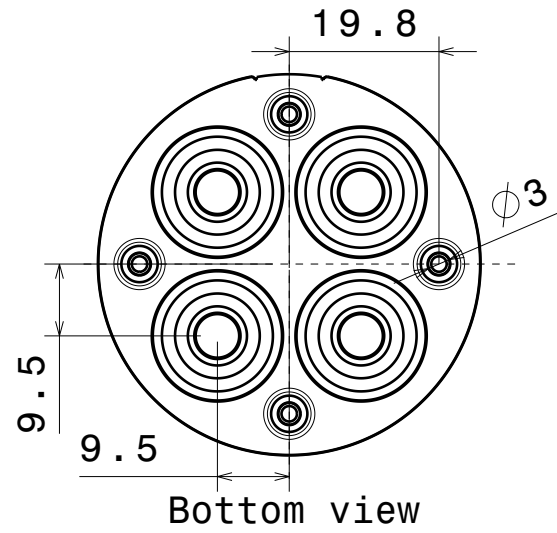

D

C

B

A

4

4

Bottom view

3

Isometric view

3

Front view

2

Top view

2

PART	TYPE	MATERIAL	COLOUR
-	LENS	PMMA	CLEAR

This drawing is our property.
It can't be reproduced
or communicated without
our written agreement.

A4

DRAWING NUMBER

-

REV

1

SCALE

1:1

WEIGHT (g)