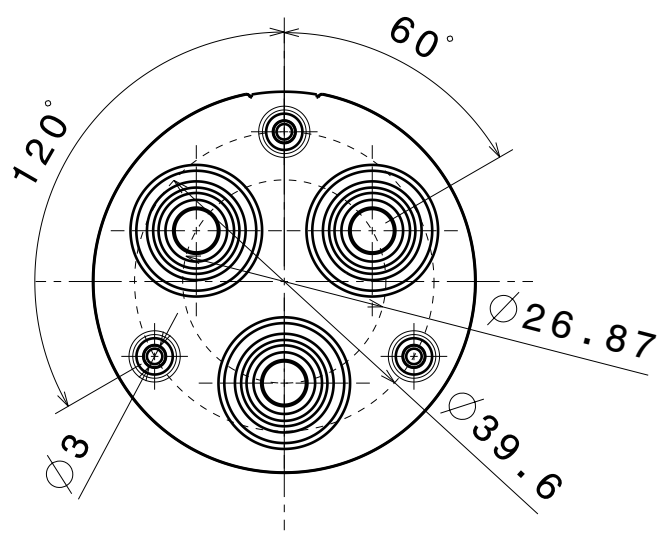

D C B A

4

4

3

Isometric view

Bottom view

Front view

3

2

Top view

2

PART	TYPE	MATERIAL	COLOUR
C13095_MELODY-3-M	LNS	PMMA	CLEAR

This drawing is our property. It can't be reproduced or communicated without our written agreement.				Ledil Oy Joensuunkatu 13 FIN 24100 SALO Finland	
DRAWN BY mav		DATE 21.08.2012		DRAWING TITLE MELODY-3-M	
CHECKED BY pv		DATE 21.08.2012		SIZE A4	DRAWING NUMBER C13095
DESIGNED BY mav		DATE 15.08.2012		SCALE 1:1	WEIGHT (g)
				SHEET	1 / 1