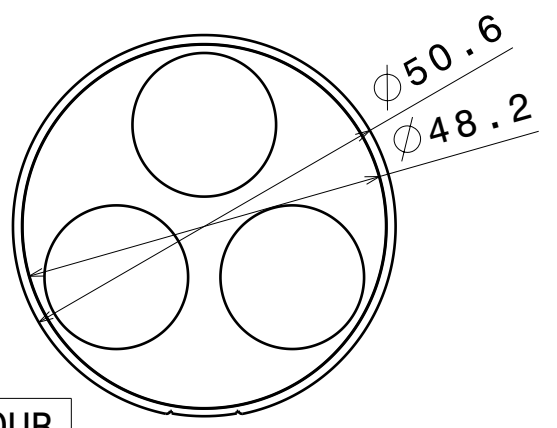

D C B A

4

4

3

Isometric view

Bottom view

Front view

3

2

Top view

2

PART	TYPE	MATERIAL	COLOUR
C13095_MELODY-3-M	LNS	PMMA	CLEAR

This drawing is our property. It can't be reproduced or communicated without our written agreement.				Ledil Oy Joensuunkatu 13 FIN 24100 SALO Finland	
DRAWN BY mav		DATE 21.08.2012		DRAWING TITLE MELODY-3-M	
CHECKED BY pv		DATE 21.08.2012		SIZE A4	DRAWING NUMBER C13095
DESIGNED BY mav		DATE 15.08.2012		SCALE 1:1	WEIGHT (g)
				SHEET	1 / 1