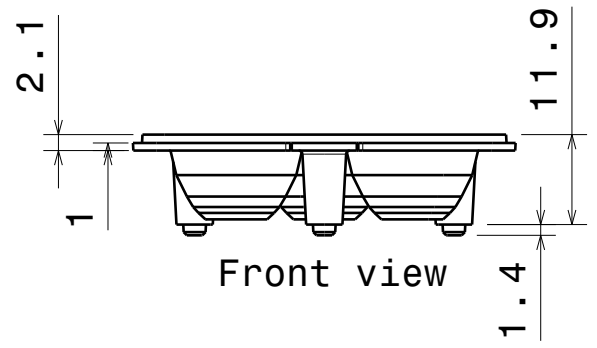

D C B A

4

4

3

Isometric view

Bottom view

Front view

3

2

Top view

2

PART	TYPE	MATERIAL	COLOUR
C13095_MELODY-3-M	LNS	PMMA	CLEAR

This drawing is our property. It can't be reproduced or communicated without our written agreement.				Ledil Oy Joensuunkatu 13 FIN 24100 SALO Finland	
DRAWN BY mav		DATE 21.08.2012		DRAWING TITLE MELODY-3-M	
CHECKED BY pv		DATE 21.08.2012		SIZE A4	DRAWING NUMBER C13095
DESIGNED BY mav		DATE 15.08.2012		SCALE 1:1	WEIGHT (g)
				SHEET	1 / 1