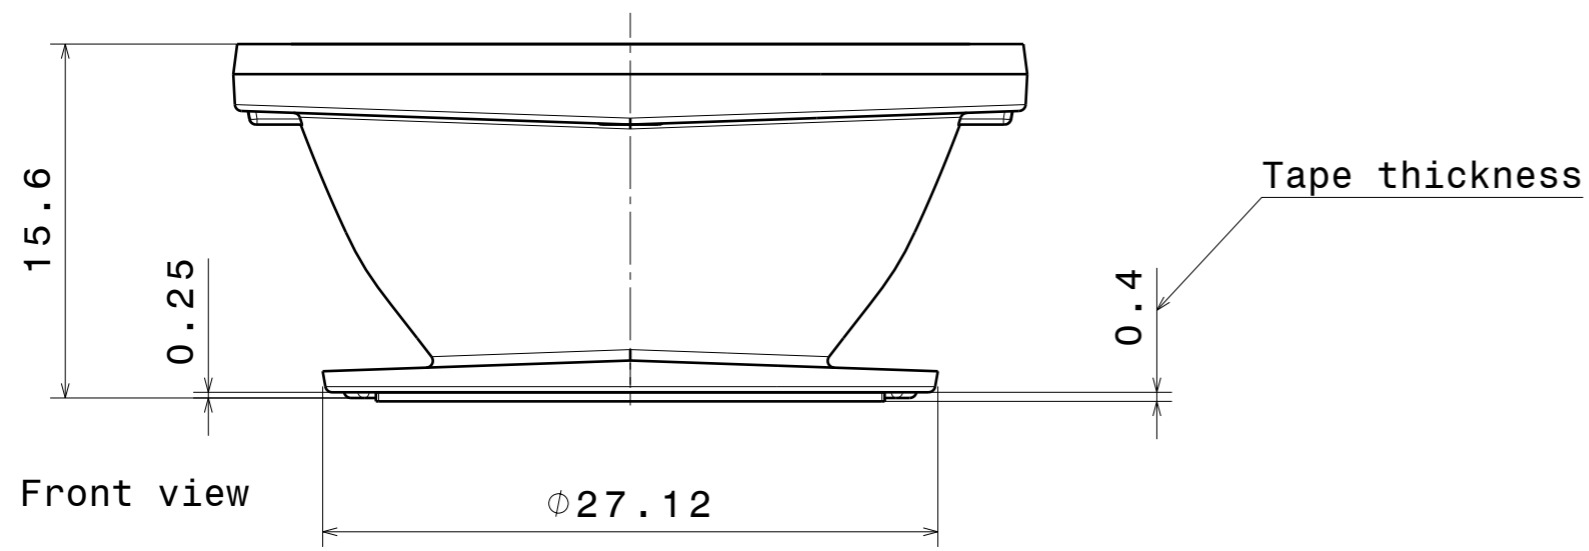

1

INDEX	PART NO	DESCRIPTION	MATERIAL	COLOUR
1	C14271	Reflector	PC	Metal
2	C10253	Tape	Acrylic foam	Black

Tolerances if not otherwise shown  
 According to DIN ISO 2768-1  
 Linear measures: class C  
 According to DIN ISO 2768-2  
 Form and position: class L

SIZE **A3** PART NUMBER **CA14434**

SCALE **3:1** WEIGHT **-** SHEET **1/1**

H G B A