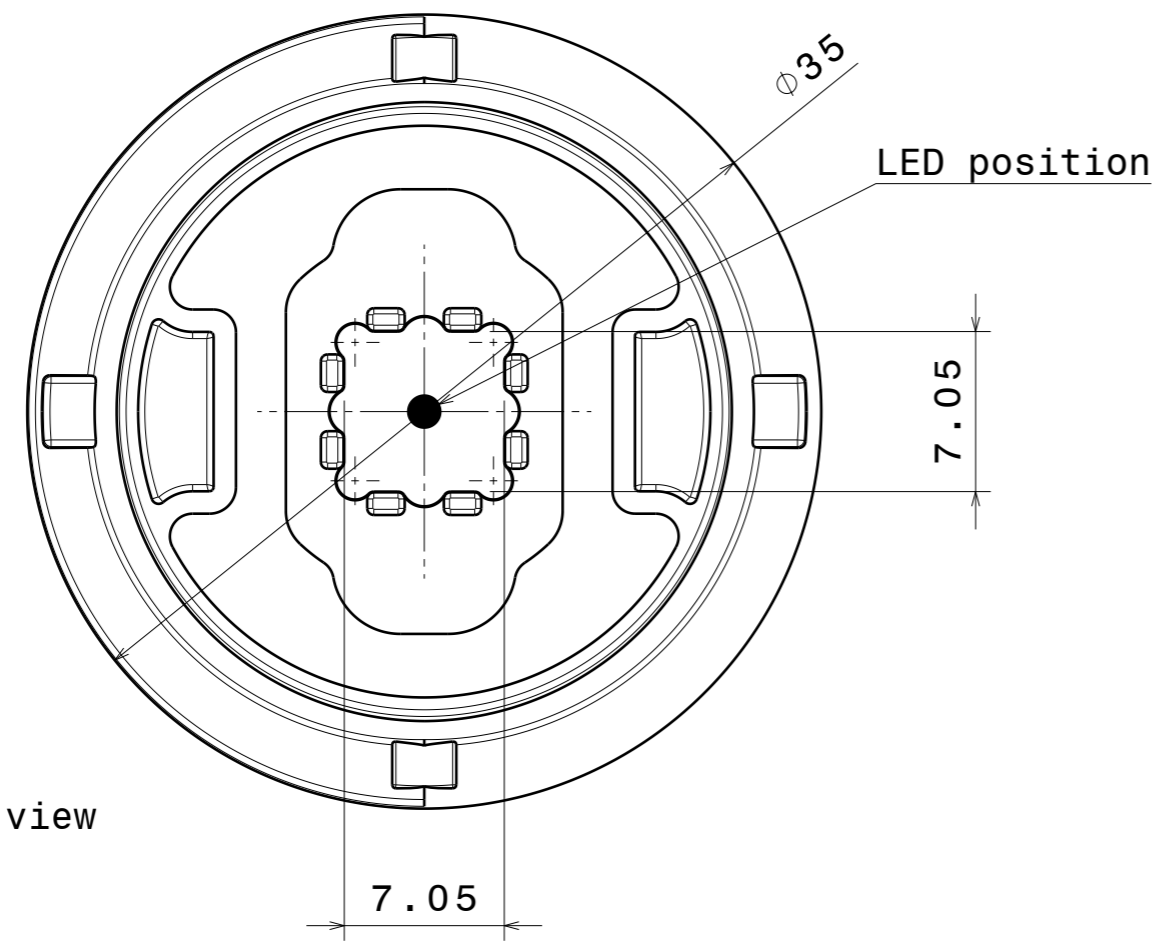

1

INDEX	PART NO	DESCRIPTION	MATERIAL	COLOUR
1	C14271	Reflector	PC	Metal
2	C10253	Tape	Acrylic foam	Black

Tolerances if not otherwise shown  
 According to DIN ISO 2768-1  
 Linear measures: class C  
 According to DIN ISO 2768-2  
 Form and position: class L

SIZE **A3** PART NUMBER **CA14434**

SCALE **3:1** WEIGHT **-** SHEET **1/1**

H G B A