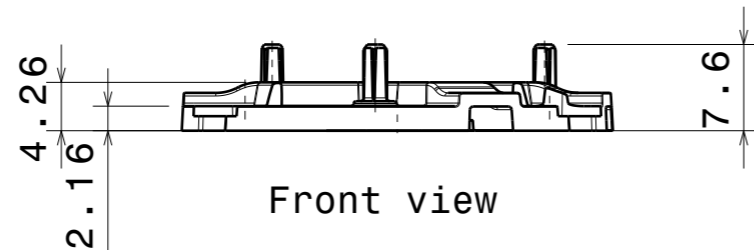

LED middle position
CXA15 and CXA18

INDEX	PART NO	DESCRIPTION	MATERIAL	COLOUR
1	C14115	PF-SOCKET-CXA15/18	PC	white

Tolerances if not otherwise shown
According to DIN ISO 2768-1
Linear measures:
Up to 30mm class M, otherwise class C.
According to DIN ISO 2768-2
Form and position: class L

SIZE	PART NUMBER
A3	C14115

SCALE	3:2	WEIGHT	2 g	SHEET	1/1
-------	-----	--------	-----	-------	-----