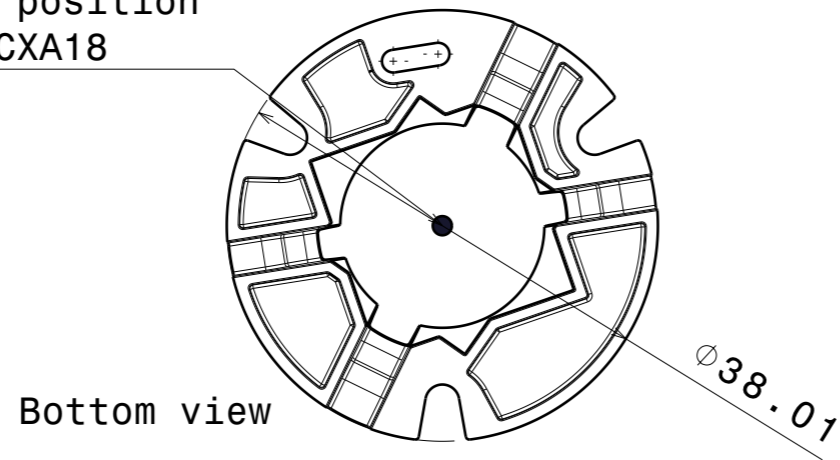

LED middle position
CXA15 and CXA18

INDEX	PART NO	DESCRIPTION	MATERIAL	COLOUR
1	C14115	PF-SOCKET-CXA15/18	PC	white

Tolerances if not otherwise shown
According to DIN ISO 2768-1
Linear measures:
Up to 30mm class M, otherwise class C.
According to DIN ISO 2768-2
Form and position: class L

LEDiL LediL Oy
Salorankatu 10
FIN 24240 SALO
Finland

THIRD ANGLE PROJECTION:

DRAWING TITLE
Datasheet_PF-SOCKET-CXA15/18

This drawing is the property
of LEDiL Oy. It may not be
reproduced, copied or
communicated without a written
agreement with LEDiL Oy.

SIZE	PART NUMBER
A3	C14115

SCALE	3:2	WEIGHT	2 g	SHEET	1/1
-------	-----	--------	-----	-------	-----