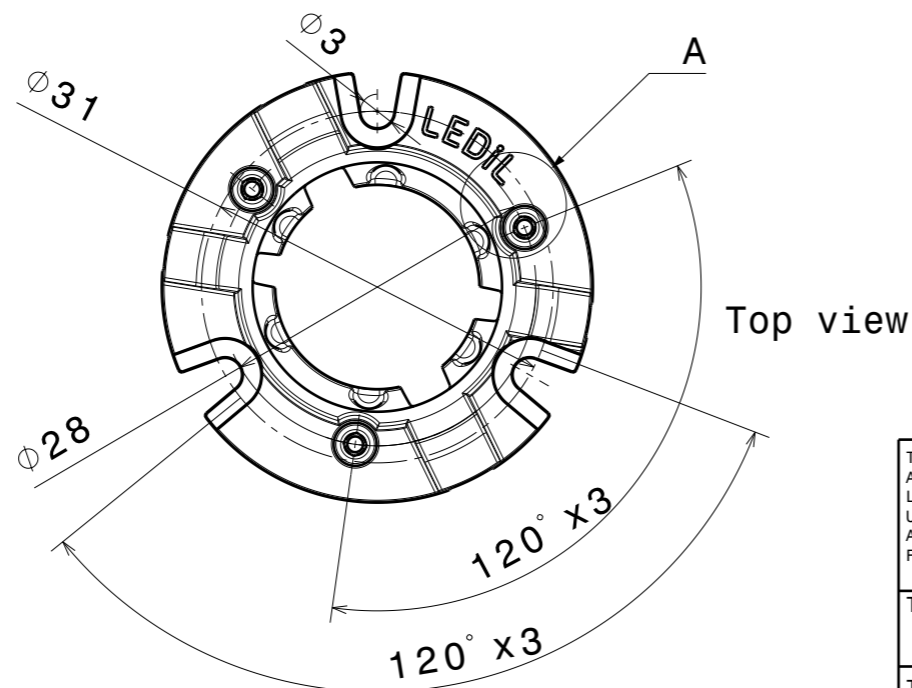

LED middle position
CXA15 and CXA18

INDEX	PART NO	DESCRIPTION	MATERIAL	COLOUR
1	C14115	PF-SOCKET-CXA15/18	PC	white

Tolerances if not otherwise shown
According to DIN ISO 2768-1
Linear measures:
Up to 30mm class M, otherwise class C.
According to DIN ISO 2768-2
Form and position: class L

LEDiL LediL Oy
Salorankatu 10
FIN 24240 SALO
Finland

THIRD ANGLE PROJECTION:

DRAWING TITLE
Datasheet_PF-SOCKET-CXA15/18

This drawing is the property
of LEDiL Oy. It may not be
reproduced, copied or
communicated without a written
agreement with LEDiL Oy.

SIZE	PART NUMBER
A3	C14115

SCALE	3:2	WEIGHT	2 g	SHEET	1/1
-------	-----	--------	-----	-------	-----