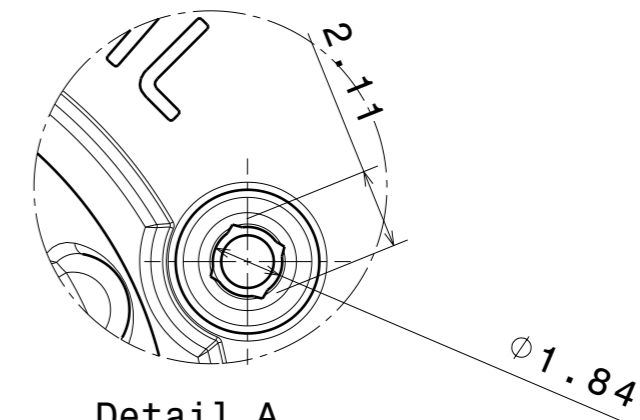

LED middle position
CXA15 and CXA18

INDEX	PART NO	DESCRIPTION	MATERIAL	COLOUR
1	C14115	PF-SOCKET-CXA15/18	PC	white

Tolerances if not otherwise shown
According to DIN ISO 2768-1
Linear measures:
Up to 30mm class M, otherwise class C.
According to DIN ISO 2768-2
Form and position: class L

SIZE	PART NUMBER
A3	C14115

SCALE	3:2	WEIGHT	2 g	SHEET	1/1
-------	-----	--------	-----	-------	-----