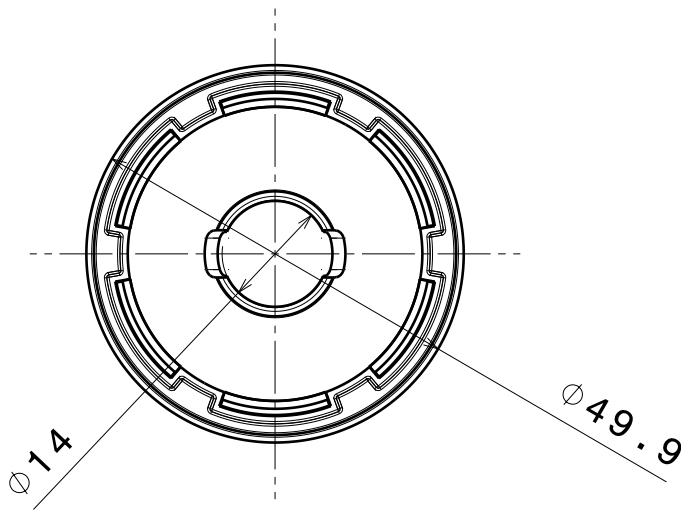

D

C

B

A

4

4

Front view

Isometric view

3

3

Bottom view

2

2

INDEX	PART NO	DESCRIPTION	MATERIAL	COLOUR
1	C14472	MIRELLA-50-XW	PC	white

Tolerances if not otherwise shown
 According to DIN ISO 2768-1
 Linear measures: class C
 According to DIN ISO 2768-2
 Form and position: class L

SIZE	PART NUMBER
------	-------------

A4

C14472

SCALE	1:1	WEIGHT	3,97 g	SHEET	1/1
-------	-----	--------	--------	-------	-----

D

A

1

1