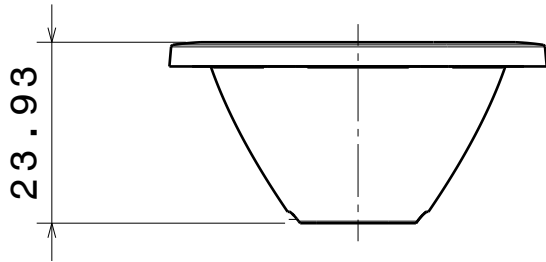

D

C

B

A

4

4

Front view

Isometric view

3

3

Bottom view

2

2

INDEX	PART NO	DESCRIPTION	MATERIAL	COLOUR
1	C14472	MIRELLA-50-XW	PC	white

Tolerances if not otherwise shown
 According to DIN ISO 2768-1
 Linear measures: class C
 According to DIN ISO 2768-2
 Form and position: class L

SIZE	PART NUMBER
------	-------------

A4

C14472

SCALE	1:1	WEIGHT	3,97 g	SHEET	1/1
-------	-----	--------	--------	-------	-----

D

A

1

1