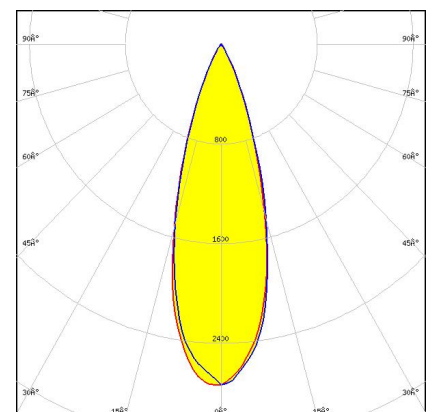

Dimensions: 30.0 mm x 30.0 mm
Height: 18.45 mm
~30° medium beam with flange

C16307_OLGA-WAS

Dimensions: 29.7 mm x 29.7 mm
Height: 17.25 mm
Asymmetric beam for wall-washing

C16125_OLGA-W

Dimensions: 30.0 mm x 30.0 mm
Height: 18.45 mm
~40° wide beam with flange

C18062_OLGA-WW

Dimensions: 30.0 mm x 30.0 mm
Height: 18.45 mm
~60° wide beam.

CA18063_OLGA-WW

Dimensions: 32.0 mm x 32.0 mm
Height: 19.05 mm
~60° wide beam. Assembly with holder and installation tape.

CA16128_OLGA-M

Dimensions: 32.0 mm x 32.0 mm
Height: 19.05 mm
~30° wide beam. Assembly with holder and installation tape.

PRODUCTS:

CA16672_OLGA-RS

Dimensions: 32.0 mm x 32.0 mm
Height: 19.05 mm

~9° spot beam. Optimized for high-power 3535 size LED packages. Assembly with holder and installation tape.

CA16129_OLGA-W

Dimensions: 32.0 mm x 32.0 mm
Height: 19.05 mm

~40° wide beam. Assembly with holder and installation tape.

CA16674_OLGA-O

Dimensions: 32.0 mm x 32.0 mm
Height: 19.05 mm

~20° + 40° oval beam. Assembly with holder and installation tape.