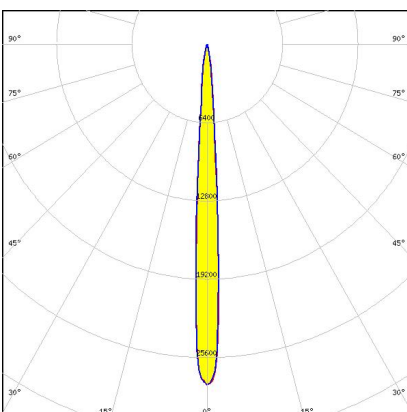

installation tape.

CA16127_OLGA-S

Dimensions: 32.0 mm x 32.0 mm

Height: 19.05 mm

~11° spot beam beam. Assembly

with holder and installation tape.

PRODUCTS:

CA18063_OLGA-WW

Dimensions: 32.0 mm x 32.0 mm

Height: 19.05 mm

~60° wide beam with flange.

Assembly with holder and
installation tape.

CA16674_OLGA-O

Dimensions: 32.0 mm x 32.0 mm

Height: 19.05 mm

~20° + 40° oval beam. Assembly
with holder and installation tape.

CA16128_OLGA-M

Dimensions: 32.0 mm x 32.0 mm

Height: 19.05 mm

~30° wide beam. Assembly with
holder and installation tape.

CA16672_OLGA-RS

Dimensions: 32.0 mm x 32.0 mm

Height: 19.05 mm

~9° spot beam. Optimized for
high-power 3535 size LED
packages. Assembly with holder and
installation tape.

CA16308_OLGA-WAS

Dimensions: 32.0 mm x 32.0 mm

Height: 20.75 mm

Asymmetric beam for wall-washing.
Assembly with holder and
installation tape.

GENERAL INFORMATION:

NOTE: The typical beam angle will be changed by different color, chip size and chip position tolerance. The typical total beam angle is the full angle measured where the luminous intensity is half of the peak value.