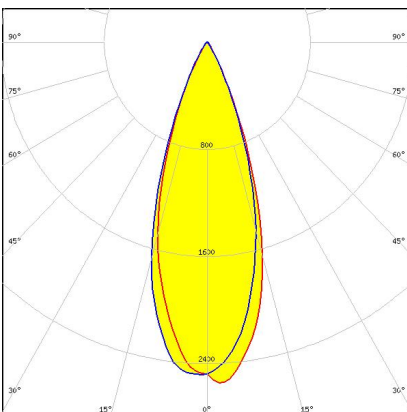

PRODUCTS:

C16123_OLGA-S

Dimensions: 30.0 mm x 30.0 mm
Height: 18.45 mm
~11° spot beam with flange

C18062_OLGA-WW

Dimensions: 30.0 mm x 30.0 mm
Height: 18.45 mm
~60° wide beam with flange.

C16673_OLGA-O

Dimensions: 29.7 mm x 29.7 mm
Height: 18.33 mm
~20° + 40° oval beam

PRODUCTS:

C16671_OLGA-RS

Dimensions: 29.7 mm x 29.7 mm

Height: 18.36 mm

~9° spot beam with flange.

Optimized for high-power 3535 size

LED packages.

C16124_OLGA-M

Dimensions: 30.0 mm x 30.0 mm

Height: 18.45 mm

~30° medium beam with flange

C16307_OLGA-WAS

Dimensions: 29.7 mm x 29.7 mm

Height: 17.25 mm

Asymmetric beam for wall-washing

C16125_OLGA-W

Dimensions: 30.0 mm x 30.0 mm

Height: 18.45 mm

~40° wide beam with flange

CA16129_OLGA-W

Dimensions: 32.0 mm x 32.0 mm

Height: 19.05 mm

~40° wide beam with flange.

Assembly with holder and