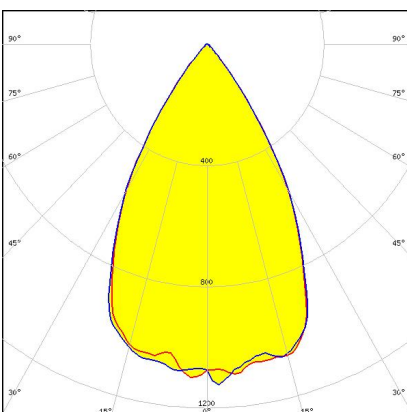

Height: 18.45 mm

~11° spot beam assembly with flange

C16673_OLGA-O

Dimensions: 29.7 mm x 29.7 mm

Height: 18.33 mm

~20° + 40° oval beam

PRODUCTS:

C16124_OLGA-M

Dimensions: 30.0 mm x 30.0 mm
Height: 18.45 mm
~30° medium beam with flange

C16307_OLGA-WAS

Dimensions: 29.7 mm x 29.7 mm
Height: 17.25 mm
Asymmetric beam for wall-washing

C16125_OLGA-W

Dimensions: 30.0 mm x 30.0 mm
Height: 18.45 mm
~40° wide beam with flange

C18062_OLGA-WW

Dimensions: 30.0 mm x 30.0 mm
Height: 18.45 mm
~60° wide beam.

CA18063_OLGA-WW

Dimensions: 32.0 mm x 32.0 mm
Height: 19.05 mm
~60° wide beam. Assembly with holder and installation tape.

CA16128_OLGA-M

Dimensions: 32.0 mm x 32.0 mm
Height: 19.05 mm
~30° wide beam. Assembly with holder and installation tape.

PRODUCTS:

CA16672_OLGA-RS

Dimensions: 32.0 mm x 32.0 mm
Height: 19.05 mm

~9° spot beam. Optimized for high-power 3535 size LED packages. Assembly with holder and installation tape.