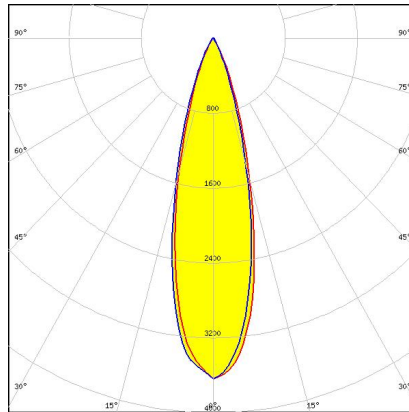

PRODUCTS:

C16123_OLGA-S

Dimensions: 30.0 mm x 30.0 mm
Height: 18.45 mm
~11° spot beam with flange

C18062_OLGA-WW

Dimensions: 30.0 mm x 30.0 mm
Height: 18.45 mm
~60° wide beam with flange.

C16673_OLGA-O

Dimensions: 29.7 mm x 29.7 mm
Height: 18.33 mm
~20° + 40° oval beam

PRODUCTS:

C16671_OLGA-RS

Dimensions: 29.7 mm x 29.7 mm

Height: 18.36 mm

~9° spot beam with flange.

Optimized for high-power 3535 size

LED packages.

C16124_OLGA-M

Dimensions: 30.0 mm x 30.0 mm

Height: 18.45 mm

~30° medium beam with flange

C16307_OLGA-WAS

Dimensions: 29.7 mm x 29.7 mm

Height: 17.25 mm

Asymmetric beam for wall-washing

C16125_OLGA-W

Dimensions: 30.0 mm x 30.0 mm

Height: 18.45 mm

~40° wide beam with flange

CA16129_OLGA-W

Dimensions: 32.0 mm x 32.0 mm

Height: 19.05 mm

~40° wide beam with flange.

Assembly with holder and