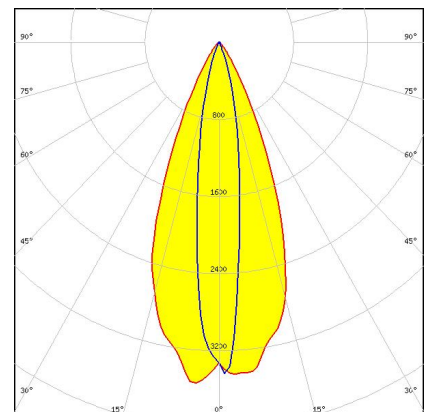

PRODUCTS:

C16671_OLGA-RS

Dimensions: 29.7 mm x 29.7 mm

Height: 18.36 mm

~9° spot beam with flange.

Optimized for high-power 3535 size LED packages.

C16123_OLGA-S

Dimensions: 30.0 mm x 30.0 mm

Height: 18.45 mm

~11° spot beam assembly with flange

C16673_OLGA-O

Dimensions: 29.7 mm x 29.7 mm

Height: 18.33 mm

~20° + 40° oval beam

PRODUCTS:

C16124_OLGA-M

Dimensions: 30.0 mm x 30.0 mm
Height: 18.45 mm
~30° medium beam with flange

C16307_OLGA-WAS

Dimensions: 29.7 mm x 29.7 mm
Height: 17.25 mm
Asymmetric beam for wall-washing

C16125_OLGA-W

Dimensions: 30.0 mm x 30.0 mm
Height: 18.45 mm
~40° wide beam with flange

C18062_OLGA-WW

Dimensions: 30.0 mm x 30.0 mm
Height: 18.45 mm
~60° wide beam.

CA18063_OLGA-WW

Dimensions: 32.0 mm x 32.0 mm
Height: 19.05 mm
~60° wide beam. Assembly with holder and installation tape.

CA16128_OLGA-M