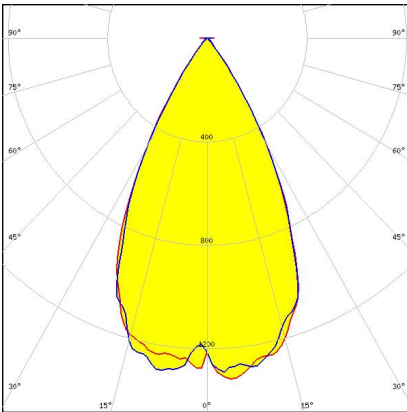

Dimensions: 30.0 mm x 30.0 mm

Height: 18.45 mm

~40° wide beam with flange

CA16129_OLGA-W

Dimensions: 32.0 mm x 32.0 mm

Height: 19.05 mm

~40° wide beam with flange.

Assembly with holder and

installation tape.

CA16127_OLGA-S

Dimensions: 32.0 mm x 32.0 mm

Height: 19.05 mm

~11° spot beam beam. Assembly

with holder and installation tape.

PRODUCTS:

CA18063_OLGA-WW

Dimensions: 32.0 mm x 32.0 mm

Height: 19.05 mm

~60° wide beam with flange.

Assembly with holder and
installation tape.

CA16674_OLGA-O

Dimensions: 32.0 mm x 32.0 mm

Height: 19.05 mm

~20° + 40° oval beam. Assembly
with holder and installation tape.

CA16308_OLGA-WAS

Dimensions: 32.0 mm x 32.0 mm

Height: 20.75 mm

Asymmetric beam for wall-washing.
Assembly with holder and
installation tape.

GENERAL INFORMATION:

NOTE: The typical beam angle will be changed by different color, chip size and chip position tolerance. The typical total beam angle is the full angle measured where the luminous intensity is half of the peak value.