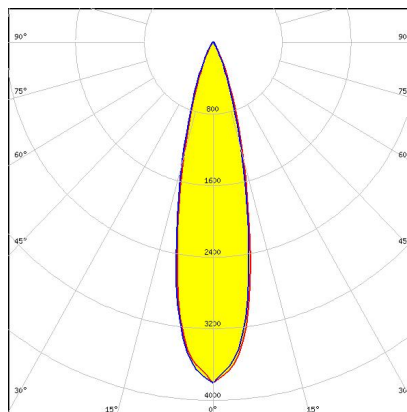

PRODUCTS:

C16671_OLGA-RS

Dimensions: 29.7 mm x 29.7 mm

Height: 18.36 mm

~9° spot beam with flange.

Optimized for high-power 3535 size LED packages.

C16123_OLGA-S

Dimensions: 30.0 mm x 30.0 mm

Height: 18.45 mm

~11° spot beam assembly with flange

C16673_OLGA-O

Dimensions: 29.7 mm x 29.7 mm

Height: 18.33 mm

~20° + 40° oval beam

PRODUCTS:

C16124_OLGA-M

C18062_OLGA-WW

Dimensions: 30.0 mm x 30.0 mm
Height: 18.45 mm
~60° wide beam.

CA18063_OLGA-WW

Dimensions: 32.0 mm x 32.0 mm
Height: 19.05 mm
~60° wide beam. Assembly with holder and installation tape.

CA16128_OLGA-M

Dimensions: 32.0 mm x 32.0 mm
Height: 19.05 mm
~30° wide beam. Assembly with holder and installation tape.

PRODUCTS:

CA16672_OLGA-RS

Dimensions: 32.0 mm x 32.0 mm
Height: 19.05 mm

~9° spot beam. Optimized for high-power 3535 size LED packages. Assembly with holder and installation tape.