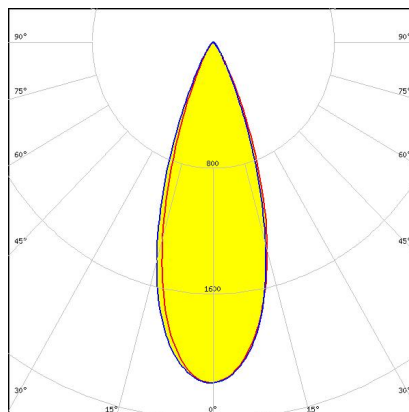

PRODUCTS:

C16123_OLGA-S

Dimensions: 30.0 mm x 30.0 mm
Height: 18.45 mm
~11° spot beam with flange

C18062_OLGA-WW

Dimensions: 30.0 mm x 30.0 mm
Height: 18.45 mm
~60° wide beam with flange.

C16673_OLGA-O

Dimensions: 29.7 mm x 29.7 mm
Height: 18.33 mm
~20° + 40° oval beam

PRODUCTS:

C16671_OLGA-RS

Dimensions: 29.7 mm x 29.7 mm

Height: 18.36 mm

~9° spot beam with flange.

Optimized for high-power 3535 size

LED packages.

C16124_OLGA-M

Dimensions: 30.0 mm x 30.0 mm

Height: 18.45 mm

~30° medium beam with flange

C16307_OLGA-WAS

Dimensions: 29.7 mm x 29.7 mm

Height: 17.25 mm

Asymmetric beam for wall-washing

C16125_OLGA-W

Dimensions: 30.0 mm x 30.0 mm

Height: 18.45 mm

~40° wide beam with flange

CA16129_OLGA-W

Dimensions: 32.0 mm x 32.0 mm

Height: 19.05 mm

~40° wide beam with flange.

Assembly with holder and