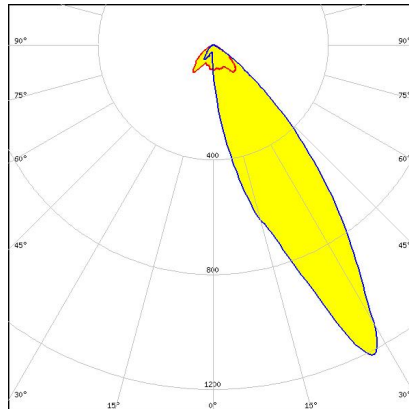

PRODUCTS:

C16671_OLGA-RS

Dimensions: 29.7 mm x 29.7 mm

Height: 18.36 mm

~9° spot beam with flange.

Optimized for high-power 3535 size LED packages.

C16123_OLGA-S

Dimensions: 30.0 mm x 30.0 mm

Height: 18.45 mm

~11° spot beam assembly with flange

C16673_OLGA-O

Dimensions: 29.7 mm x 29.7 mm

Height: 18.33 mm

~20° + 40° oval beam

PRODUCTS:

C16124_OLGA-M

Dimensions: 30.0 mm x 30.0 mm
Height: 18.45 mm
~30° medium beam with flange

C16307_OLGA-WAS

Dimensions: 29.7 mm x 29.7 mm
Height: 17.25 mm
Asymmetric beam for wall-washing

C16125_OLGA-W

Dimensions: 30.0 mm x 30.0 mm
Height: 18.45 mm
~40° wide beam with flange

C18062_OLGA-WW

Dimensions: 30.0 mm x 30.0 mm
Height: 18.45 mm
~60° wide beam.

CA18063_OLGA-WW

Dimensions: 32.0 mm x 32.0 mm
Height: 19.05 mm
~60° wide beam. Assembly with holder and installation tape.

CA16128_OLGA-M