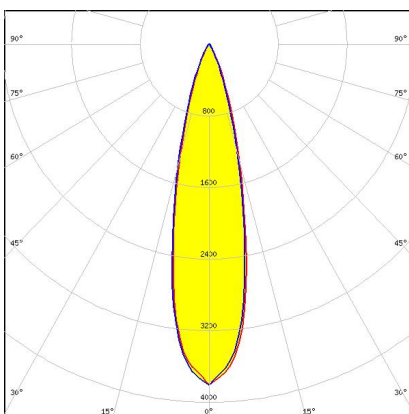

PRODUCTS:

C16123_OLGA-S

Dimensions: 30.0 mm x 30.0 mm
Height: 18.45 mm
~11° spot beam with flange

C18062_OLGA-WW

Dimensions: 30.0 mm x 30.0 mm
Height: 18.45 mm
~60° wide beam with flange.

C16673_OLGA-O

Dimensions: 29.7 mm x 29.7 mm
Height: 18.33 mm
~20° + 40° oval beam

PRODUCTS:

C16671_OLGA-RS

Dimensions: 29.7 mm x 29.7 mm

Height: 18.36 mm

~9° spot beam with flange.

Optimized for high-power 3535 size

LED packages.

C16124_OLGA-M

Dimensions: 30.0 mm x 30.0 mm

Height: 18.45 mm

~40° wide beam with flange

CA16129_OLGA-W

Dimensions: 32.0 mm x 32.0 mm

Height: 19.05 mm

~40° wide beam with flange.

Assembly with holder and

CA16308_OLGA-WAS

Dimensions: 32.0 mm x 32.0 mm

Height: 20.75 mm

Asymmetric beam for wall-washing.
Assembly with holder and
installation tape.

GENERAL INFORMATION:

NOTE: The typical beam angle will be changed by different color, chip size and chip position tolerance. The typical total beam angle is the full angle measured where the luminous intensity is half of the peak value.