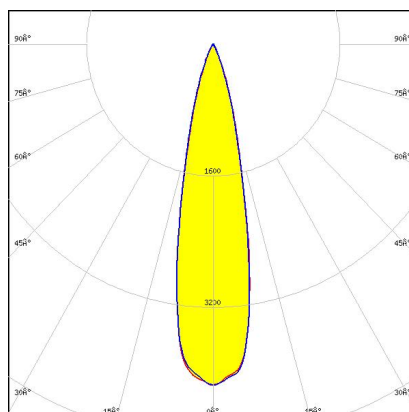

Dimensions: 32.0 mm x 32.0 mm
Height: 19.05 mm
~30° wide beam. Assembly with holder and installation tape.

PRODUCTS:

CA16672_OLGA-RS

Dimensions: 32.0 mm x 32.0 mm
Height: 19.05 mm

~9° spot beam. Optimized for high-power 3535 size LED packages. Assembly with holder and installation tape.

CA16129_OLGA-W

Dimensions: 32.0 mm x 32.0 mm
Height: 19.05 mm

~40° wide beam. Assembly with holder and installation tape.

CA16674_OLGA-O

Dimensions: 32.0 mm x 32.0 mm
Height: 19.05 mm

~20° + 40° oval beam. Assembly with holder and installation tape.

CA16308_OLGA-WAS

Dimensions: 32.0 mm x 32.0 mm
Height: 20.75 mm

Asymmetric beam for wall-washing. Assembly with holder and installation tape.

CA16127_OLGA-S

Dimensions: 32.0 mm x 32.0 mm
Height: 19.05 mm

~11° spot beam. Assembly with holder and installation tape.

GENERAL INFORMATION:

NOTE: The typical beam angle will be changed by different color, chip size and chip position tolerance. The typical total beam angle is the full angle measured where the luminous intensity is half of the peak value.