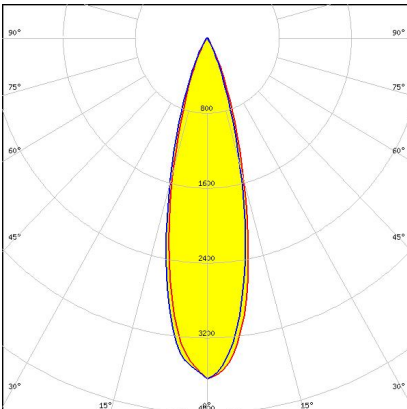

PRODUCTS:

C16671_OLGA-RS

Dimensions: 29.7 mm x 29.7 mm

Height: 18.36 mm

~9° spot beam with flange.

Optimized for high-power 3535 size LED packages.

C16123_OLGA-S

Dimensions: 30.0 mm x 30.0 mm

Height: 18.45 mm

~11° spot beam assembly with flange

C16673_OLGA-O

Dimensions: 29.7 mm x 29.7 mm

Height: 18.33 mm

~20° + 40° oval beam

PRODUCTS:

C16124_OLGA-M

Dimensions: 30.0 mm x 30.0 mm
Height: 18.45 mm
~30° medium beam with flange

C16307_OLGA-WAS

Dimensions: 29.7 mm x 29.7 mm
Height: 17.25 mm
Asymmetric beam for wall-washing

C16125_OLGA-W

Dimensions: 30.0 mm x 30.0 mm
Height: 18.45 mm
~40° wide beam with flange

C18062_OLGA-WW

Dimensions: 30.0 mm x 30.0 mm
Height: 18.45 mm
~60° wide beam.

CA18063_OLGA-WW

Dimensions: 32.0 mm x 32.0 mm
Height: 19.05 mm
~60° wide beam. Assembly with holder and installation tape.

CA16128_OLGA-M