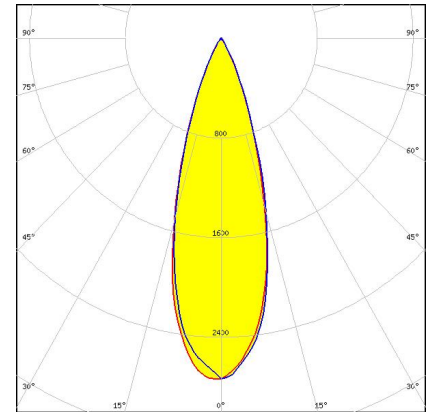

installation tape.

CA16127_OLGA-S

Dimensions: 32.0 mm x 32.0 mm

Height: 19.05 mm

~11° spot beam beam. Assembly

with holder and installation tape.

PRODUCTS:

CA18063_OLGA-WW

Dimensions: 32.0 mm x 32.0 mm

Height: 19.05 mm

~60° wide beam with flange.

Assembly with holder and
installation tape.

CA16674_OLGA-O

Dimensions: 32.0 mm x 32.0 mm

Height: 19.05 mm

~20° + 40° oval beam. Assembly
with holder and installation tape.

CA16128_OLGA-M

Dimensions: 32.0 mm x 32.0 mm

Height: 19.05 mm

~30° wide beam. Assembly with
holder and installation tape.

CA16672_OLGA-RS

Dimensions: 32.0 mm x 32.0 mm

Height: 19.05 mm

~9° spot beam. Optimized for
high-power 3535 size LED
packages. Assembly with holder and
installation tape.

CA16308_OLGA-WAS

Dimensions: 32.0 mm x 32.0 mm

Height: 20.75 mm

Asymmetric beam for wall-washing.
Assembly with holder and
installation tape.

GENERAL INFORMATION:

NOTE: The typical beam angle will be changed by different color, chip size and chip position tolerance. The typical total beam angle is the full angle measured where the luminous intensity is half of the peak value.