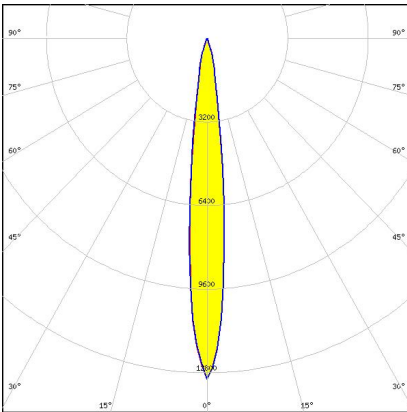

PRODUCTS:

C16123_OLGA-S

Dimensions: 30.0 mm x 30.0 mm
Height: 18.45 mm
~11° spot beam with flange

C18062_OLGA-WW

Dimensions: 30.0 mm x 30.0 mm
Height: 18.45 mm
~60° wide beam with flange.

C16673_OLGA-O

Dimensions: 29.7 mm x 29.7 mm
Height: 18.33 mm
~20° + 40° oval beam

PRODUCTS:

C16671_OLGA-RS

Dimensions: 29.7 mm x 29.7 mm

Height: 18.36 mm

~9° spot beam with flange.

Optimized for high-power 3535 size

LED packages.

C16124_OLGA-M

Dimensions: 30.0 mm x 30.0 mm

Height: 18.45 mm

~30° medium beam with flange

C16307_OLGA-WAS

Dimensions: 29.7 mm x 29.7 mm

Height: 17.25 mm

Asymmetric beam for wall-washing

C16125_OLGA-W

Dimensions: 30.0 mm x 30.0 mm

Height: 18.45 mm

~40° wide beam with flange

CA16129_OLGA-W

Dimensions: 32.0 mm x 32.0 mm

Height: 19.05 mm

~40° wide beam with flange.

Assembly with holder and