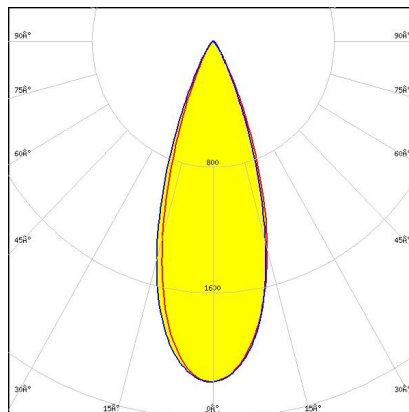

C18062_OLGA-WW

Dimensions: 30.0 mm x 30.0 mm
Height: 18.45 mm
~60° wide beam.

CA18063_OLGA-WW

Dimensions: 32.0 mm x 32.0 mm
Height: 19.05 mm
~60° wide beam. Assembly with holder and installation tape.

CA16128_OLGA-M

Dimensions: 32.0 mm x 32.0 mm
Height: 19.05 mm
~30° wide beam. Assembly with holder and installation tape.

PRODUCTS:

CA16672_OLGA-RS

Dimensions: 32.0 mm x 32.0 mm
Height: 19.05 mm

~9° spot beam. Optimized for high-power 3535 size LED packages. Assembly with holder and installation tape.

CA16129_OLGA-W

Dimensions: 32.0 mm x 32.0 mm
Height: 19.05 mm

~40° wide beam. Assembly with holder and installation tape.

CA16674_OLGA-O

Dimensions: 32.0 mm x 32.0 mm
Height: 19.05 mm

~20° + 40° oval beam. Assembly with holder and installation tape.

CA16308_OLGA-WAS

Dimensions: 32.0 mm x 32.0 mm
Height: 20.75 mm

Asymmetric beam for wall-washing. Assembly with holder and installation tape.

CA16127_OLGA-S

Dimensions: 32.0 mm x 32.0 mm
Height: 19.05 mm

~11° spot beam. Assembly with holder and installation tape.