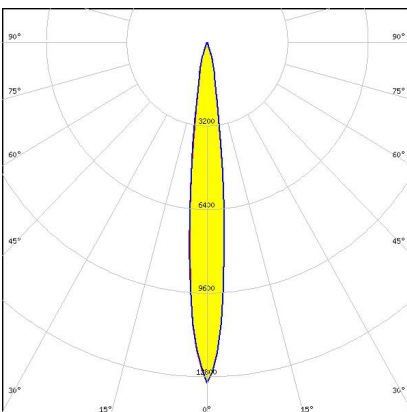

PRODUCTS:

C16671_OLGA-RS

Dimensions: 29.7 mm x 29.7 mm

Height: 18.36 mm

~9° spot beam with flange.

Optimized for high-power 3535 size LED packages.

C16123_OLGA-S

Dimensions: 30.0 mm x 30.0 mm

Height: 18.45 mm

~11° spot beam assembly with flange

C16673_OLGA-O

Dimensions: 29.7 mm x 29.7 mm

Height: 18.33 mm

~20° + 40° oval beam

PRODUCTS:

C16124_OLGA-M

C18062_OLGA-WW

Dimensions: 30.0 mm x 30.0 mm
Height: 18.45 mm
~60° wide beam.

CA18063_OLGA-WW

Dimensions: 32.0 mm x 32.0 mm
Height: 19.05 mm
~60° wide beam. Assembly with holder and installation tape.

CA16128_OLGA-M

Dimensions: 32.0 mm x 32.0 mm
Height: 19.05 mm
~30° wide beam. Assembly with holder and installation tape.

PRODUCTS:

CA16672_OLGA-RS

Dimensions: 32.0 mm x 32.0 mm
Height: 19.05 mm

~9° spot beam. Optimized for high-power 3535 size LED packages. Assembly with holder and installation tape.