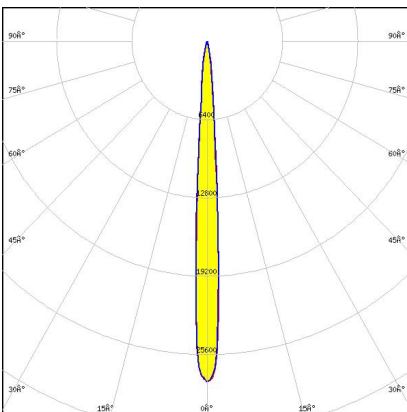

Dimensions: 30.0 mm x 30.0 mm
Height: 18.45 mm
~30° medium beam with flange

C16307_OLGA-WAS

Dimensions: 29.7 mm x 29.7 mm
Height: 17.25 mm
Asymmetric beam for wall-washing

C16125_OLGA-W

Dimensions: 30.0 mm x 30.0 mm
Height: 18.45 mm
~40° wide beam with flange

C18062_OLGA-WW

Dimensions: 30.0 mm x 30.0 mm
Height: 18.45 mm
~60° wide beam.

CA18063_OLGA-WW

Dimensions: 32.0 mm x 32.0 mm
Height: 19.05 mm
~60° wide beam. Assembly with holder and installation tape.

CA16128_OLGA-M

Dimensions: 32.0 mm x 32.0 mm
Height: 19.05 mm
~30° wide beam. Assembly with holder and installation tape.

PRODUCTS:

CA16672_OLGA-RS

Dimensions: 32.0 mm x 32.0 mm
Height: 19.05 mm

~9° spot beam. Optimized for high-power 3535 size LED packages. Assembly with holder and installation tape.

CA16129_OLGA-W

Dimensions: 32.0 mm x 32.0 mm
Height: 19.05 mm

~40° wide beam. Assembly with holder and installation tape.

CA16674_OLGA-O

Dimensions: 32.0 mm x 32.0 mm
Height: 19.05 mm

~20° + 40° oval beam. Assembly with holder and installation tape.