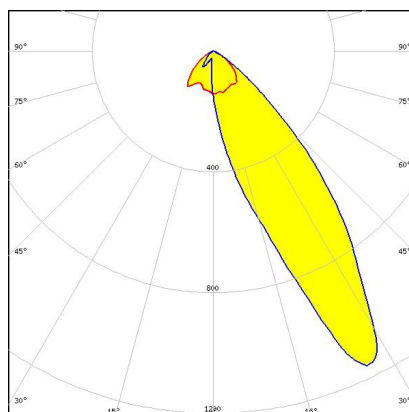

installation tape.

CA16127_OLGA-S

Dimensions: 32.0 mm x 32.0 mm

Height: 19.05 mm

~11° spot beam beam. Assembly

with holder and installation tape.

PRODUCTS:

CA18063_OLGA-WW

Dimensions: 32.0 mm x 32.0 mm

Height: 19.05 mm

~60° wide beam with flange.

Assembly with holder and
installation tape.

CA16674_OLGA-O

Dimensions: 32.0 mm x 32.0 mm

Height: 19.05 mm

~20° + 40° oval beam. Assembly
with holder and installation tape.

CA16128_OLGA-M

Dimensions: 32.0 mm x 32.0 mm

Height: 19.05 mm

~30° wide beam. Assembly with
holder and installation tape.

CA16672_OLGA-RS

Dimensions: 32.0 mm x 32.0 mm

Height: 19.05 mm

~9° spot beam. Optimized for
high-power 3535 size LED
packages. Assembly with holder and
installation tape.

CA16308_OLGA-WAS

Dimensions: 32.0 mm x 32.0 mm

Height: 20.75 mm

Asymmetric beam for wall-washing.
Assembly with holder and
installation tape.

GENERAL INFORMATION:

NOTE: The typical beam angle will be changed by different color, chip size and chip position tolerance. The typical total beam angle is the full angle measured where the luminous intensity is half of the peak value.