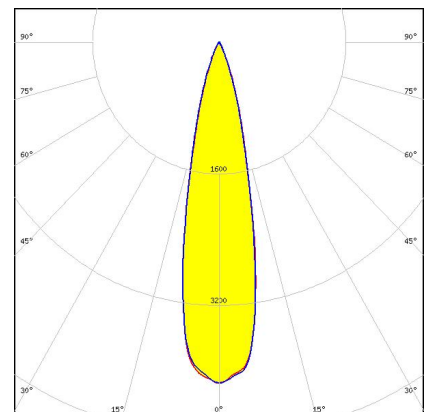

Dimensions: 30.0 mm x 30.0 mm

Height: 18.45 mm

~30° medium beam with flange

C16307_OLGA-WAS

Dimensions: 29.7 mm x 29.7 mm

Height: 17.25 mm

Asymmetric beam for wall-washing

C16125_OLGA-W

Dimensions: 30.0 mm x 30.0 mm

Height: 18.45 mm

~40° wide beam with flange

CA16129_OLGA-W

Dimensions: 32.0 mm x 32.0 mm

Height: 19.05 mm

~40° wide beam with flange.

Assembly with holder and

installation tape.

CA16127_OLGA-S

Dimensions: 32.0 mm x 32.0 mm

Height: 19.05 mm

~11° spot beam beam. Assembly

with holder and installation tape.

PRODUCTS:

CA18063_OLGA-WW

Dimensions: 32.0 mm x 32.0 mm

Height: 19.05 mm

~60° wide beam with flange.

Assembly with holder and
installation tape.

CA16674_OLGA-O

Dimensions: 32.0 mm x 32.0 mm

Height: 19.05 mm

~20° + 40° oval beam. Assembly
with holder and installation tape.