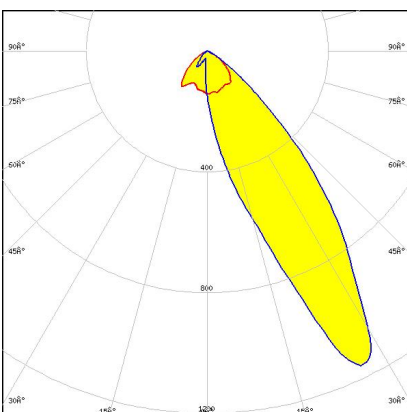

Dimensions: 32.0 mm x 32.0 mm
Height: 19.05 mm
~30° wide beam. Assembly with holder and installation tape.

PRODUCTS:

CA16672_OLGA-RS

Dimensions: 32.0 mm x 32.0 mm
Height: 19.05 mm

~9° spot beam. Optimized for high-power 3535 size LED packages. Assembly with holder and installation tape.

CA16129_OLGA-W

Dimensions: 32.0 mm x 32.0 mm
Height: 19.05 mm

~40° wide beam. Assembly with holder and installation tape.

CA16674_OLGA-O

Dimensions: 32.0 mm x 32.0 mm
Height: 19.05 mm

~20° + 40° oval beam. Assembly with holder and installation tape.

CA16308_OLGA-WAS

Dimensions: 32.0 mm x 32.0 mm
Height: 20.75 mm

Asymmetric beam for wall-washing. Assembly with holder and installation tape.

CA16127_OLGA-S

Dimensions: 32.0 mm x 32.0 mm
Height: 19.05 mm

~11° spot beam. Assembly with holder and installation tape.

GENERAL INFORMATION:

NOTE: The typical beam angle will be changed by different color, chip size and chip position tolerance. The typical total beam angle is the full angle measured where the luminous intensity is half of the peak value.