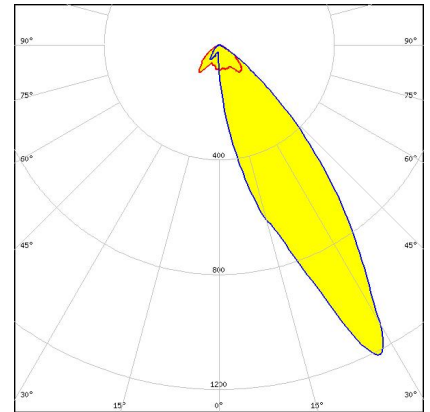

PRODUCTS:

C16123_OLGA-S

Dimensions: 30.0 mm x 30.0 mm
Height: 18.45 mm
~11° spot beam with flange

C18062_OLGA-WW

Dimensions: 30.0 mm x 30.0 mm
Height: 18.45 mm
~60° wide beam with flange.

C16673_OLGA-O

Dimensions: 29.7 mm x 29.7 mm
Height: 18.33 mm
~20° + 40° oval beam

PRODUCTS:

C16671_OLGA-RS

Dimensions: 29.7 mm x 29.7 mm

Height: 18.36 mm

~9° spot beam with flange.

Optimized for high-power 3535 size

LED packages.

C16124_OLGA-M

Dimensions: 30.0 mm x 30.0 mm

Height: 18.45 mm

~30° medium beam with flange

C16307_OLGA-WAS

Dimensions: 29.7 mm x 29.7 mm

Height: 17.25 mm

Asymmetric beam for wall-washing

C16125_OLGA-W

Dimensions: 30.0 mm x 30.0 mm

Height: 18.45 mm

~40° wide beam with flange

CA16129_OLGA-W

Dimensions: 32.0 mm x 32.0 mm

Height: 19.05 mm

~40° wide beam with flange.

Assembly with holder and