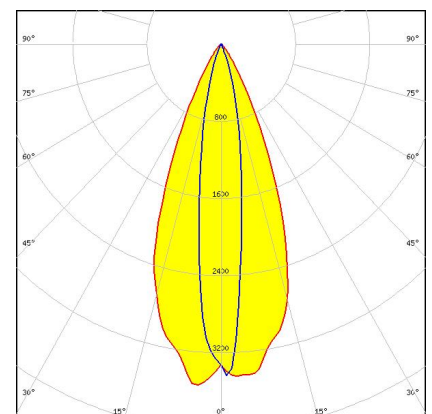

PRODUCTS:

C16123_OLGA-S

Dimensions: 30.0 mm x 30.0 mm
Height: 18.45 mm
~11° spot beam with flange

C18062_OLGA-WW

Dimensions: 30.0 mm x 30.0 mm
Height: 18.45 mm
~60° wide beam with flange.

C16673_OLGA-O

Dimensions: 29.7 mm x 29.7 mm
Height: 18.33 mm
~20° + 40° oval beam

PRODUCTS:

C16671_OLGA-RS

Dimensions: 29.7 mm x 29.7 mm

Height: 18.36 mm

~9° spot beam with flange.

Optimized for high-power 3535 size

LED packages.

C16124_OLGA-M

Dimensions: 30.0 mm x 30.0 mm

Height: 18.45 mm

~30° medium beam with flange

C16307_OLGA-WAS

Dimensions: 29.7 mm x 29.7 mm

Height: 17.25 mm

Asymmetric beam for wall-washing

C16125_OLGA-W

Dimensions: 30.0 mm x 30.0 mm

Height: 18.45 mm

~40° wide beam with flange

CA16129_OLGA-W

Dimensions: 32.0 mm x 32.0 mm

Height: 19.05 mm

~40° wide beam with flange.

Assembly with holder and