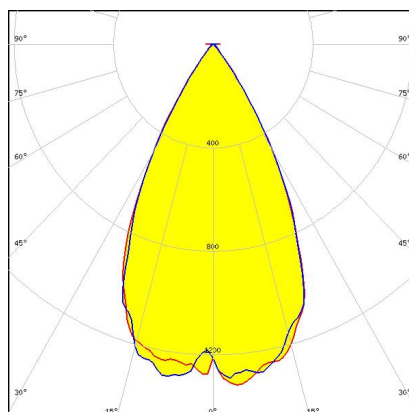

Height: 18.45 mm

~11° spot beam assembly with flange

C16673_OLGA-O

Dimensions: 29.7 mm x 29.7 mm

Height: 18.33 mm

~20° + 40° oval beam

PRODUCTS:

C16124_OLGA-M

Dimensions: 30.0 mm x 30.0 mm
Height: 18.45 mm
~30° medium beam with flange

C16307_OLGA-WAS

Dimensions: 29.7 mm x 29.7 mm
Height: 17.25 mm
Asymmetric beam for wall-washing

C16125_OLGA-W

Dimensions: 30.0 mm x 30.0 mm
Height: 18.45 mm
~40° wide beam with flange

C18062_OLGA-WW

Dimensions: 30.0 mm x 30.0 mm
Height: 18.45 mm
~60° wide beam.

CA18063_OLGA-WW

Dimensions: 32.0 mm x 32.0 mm
Height: 19.05 mm
~60° wide beam. Assembly with holder and installation tape.

CA16128_OLGA-M

Dimensions: 32.0 mm x 32.0 mm
Height: 19.05 mm
~30° wide beam. Assembly with holder and installation tape.

PRODUCTS:

CA16672_OLGA-RS

Dimensions: 32.0 mm x 32.0 mm
Height: 19.05 mm

~9° spot beam. Optimized for high-power 3535 size LED packages. Assembly with holder and installation tape.