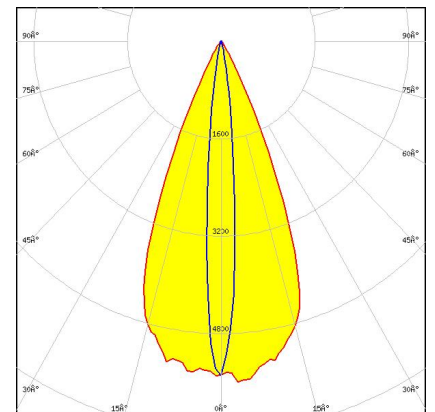

C18062_OLGA-WW

Dimensions: 30.0 mm x 30.0 mm
Height: 18.45 mm
~60° wide beam.

CA18063_OLGA-WW

Dimensions: 32.0 mm x 32.0 mm
Height: 19.05 mm
~60° wide beam. Assembly with holder and installation tape.

CA16128_OLGA-M

Dimensions: 32.0 mm x 32.0 mm
Height: 19.05 mm
~30° wide beam. Assembly with holder and installation tape.

PRODUCTS:

CA16672_OLGA-RS

Dimensions: 32.0 mm x 32.0 mm
Height: 19.05 mm

~9° spot beam. Optimized for high-power 3535 size LED packages. Assembly with holder and installation tape.

CA16129_OLGA-W

Dimensions: 32.0 mm x 32.0 mm
Height: 19.05 mm

~40° wide beam. Assembly with holder and installation tape.

CA16674_OLGA-O

Dimensions: 32.0 mm x 32.0 mm
Height: 19.05 mm

~20° + 40° oval beam. Assembly with holder and installation tape.

CA16308_OLGA-WAS

Dimensions: 32.0 mm x 32.0 mm
Height: 20.75 mm

Asymmetric beam for wall-washing. Assembly with holder and installation tape.

CA16127_OLGA-S

Dimensions: 32.0 mm x 32.0 mm
Height: 19.05 mm

~11° spot beam. Assembly with holder and installation tape.