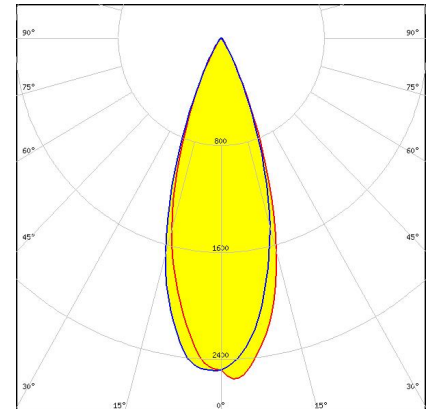

PRODUCTS:

C16671_OLGA-RS

Dimensions: 29.7 mm x 29.7 mm

Height: 18.36 mm

~9° spot beam with flange.

Optimized for high-power 3535 size LED packages.

C16123_OLGA-S

Dimensions: 30.0 mm x 30.0 mm

Height: 18.45 mm

~11° spot beam assembly with flange

C16673_OLGA-O

Dimensions: 29.7 mm x 29.7 mm

Height: 18.33 mm

~20° + 40° oval beam

PRODUCTS:

C16124_OLGA-M

Dimensions: 30.0 mm x 30.0 mm
Height: 18.45 mm
~30° medium beam with flange

C16307_OLGA-WAS

Dimensions: 29.7 mm x 29.7 mm
Height: 17.25 mm
Asymmetric beam for wall-washing

C16125_OLGA-W

Dimensions: 30.0 mm x 30.0 mm
Height: 18.45 mm
~40° wide beam with flange

C18062_OLGA-WW

Dimensions: 30.0 mm x 30.0 mm
Height: 18.45 mm
~60° wide beam.

CA18063_OLGA-WW

Dimensions: 32.0 mm x 32.0 mm
Height: 19.05 mm
~60° wide beam. Assembly with holder and installation tape.

CA16128_OLGA-M