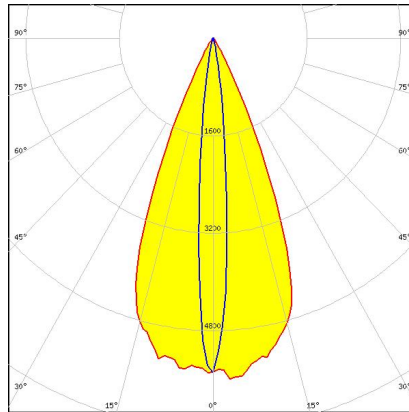

Dimensions: 30.0 mm x 30.0 mm

Height: 18.45 mm

~40° wide beam with flange

CA16129_OLGA-W

Dimensions: 32.0 mm x 32.0 mm

Height: 19.05 mm

~40° wide beam with flange.

Assembly with holder and

installation tape.

CA16127_OLGA-S

Dimensions: 32.0 mm x 32.0 mm

Height: 19.05 mm

~11° spot beam beam. Assembly

with holder and installation tape.

PRODUCTS:

CA18063_OLGA-WW

Dimensions: 32.0 mm x 32.0 mm

Height: 19.05 mm

~60° wide beam with flange.

Assembly with holder and
installation tape.

CA16674_OLGA-O

Dimensions: 32.0 mm x 32.0 mm

Height: 19.05 mm

~20° + 40° oval beam. Assembly
with holder and installation tape.

CA16308_OLGA-WAS

Dimensions: 32.0 mm x 32.0 mm

Height: 20.75 mm

Asymmetric beam for wall-washing.
Assembly with holder and
installation tape.

GENERAL INFORMATION:

NOTE: The typical beam angle will be changed by different color, chip size and chip position tolerance. The typical total beam angle is the full angle measured where the luminous intensity is half of the peak value.