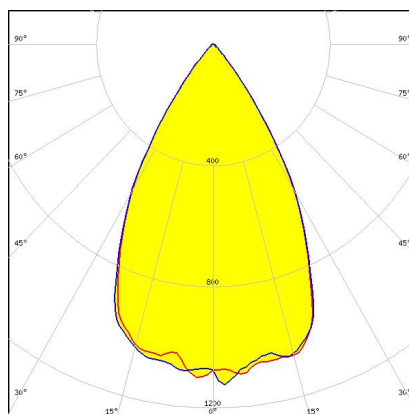

PRODUCTS:

C16123_OLGA-S

Dimensions: 30.0 mm x 30.0 mm
Height: 18.45 mm
~11° spot beam with flange

C18062_OLGA-WW

Dimensions: 30.0 mm x 30.0 mm
Height: 18.45 mm
~60° wide beam with flange.

C16673_OLGA-O

Dimensions: 29.7 mm x 29.7 mm
Height: 18.33 mm
~20° + 40° oval beam

PRODUCTS:

C16671_OLGA-RS

Dimensions: 29.7 mm x 29.7 mm

Height: 18.36 mm

~9° spot beam with flange.

Optimized for high-power 3535 size

LED packages.

C16124_OLGA-M

Dimensions: 30.0 mm x 30.0 mm

Height: 18.45 mm

~30° medium beam with flange

C16307_OLGA-WAS

Dimensions: 29.7 mm x 29.7 mm

Height: 17.25 mm

Asymmetric beam for wall-washing

C16125_OLGA-W

Dimensions: 30.0 mm x 30.0 mm

Height: 18.45 mm

~40° wide beam with flange

CA16129_OLGA-W

Dimensions: 32.0 mm x 32.0 mm

Height: 19.05 mm

~40° wide beam with flange.

Assembly with holder and