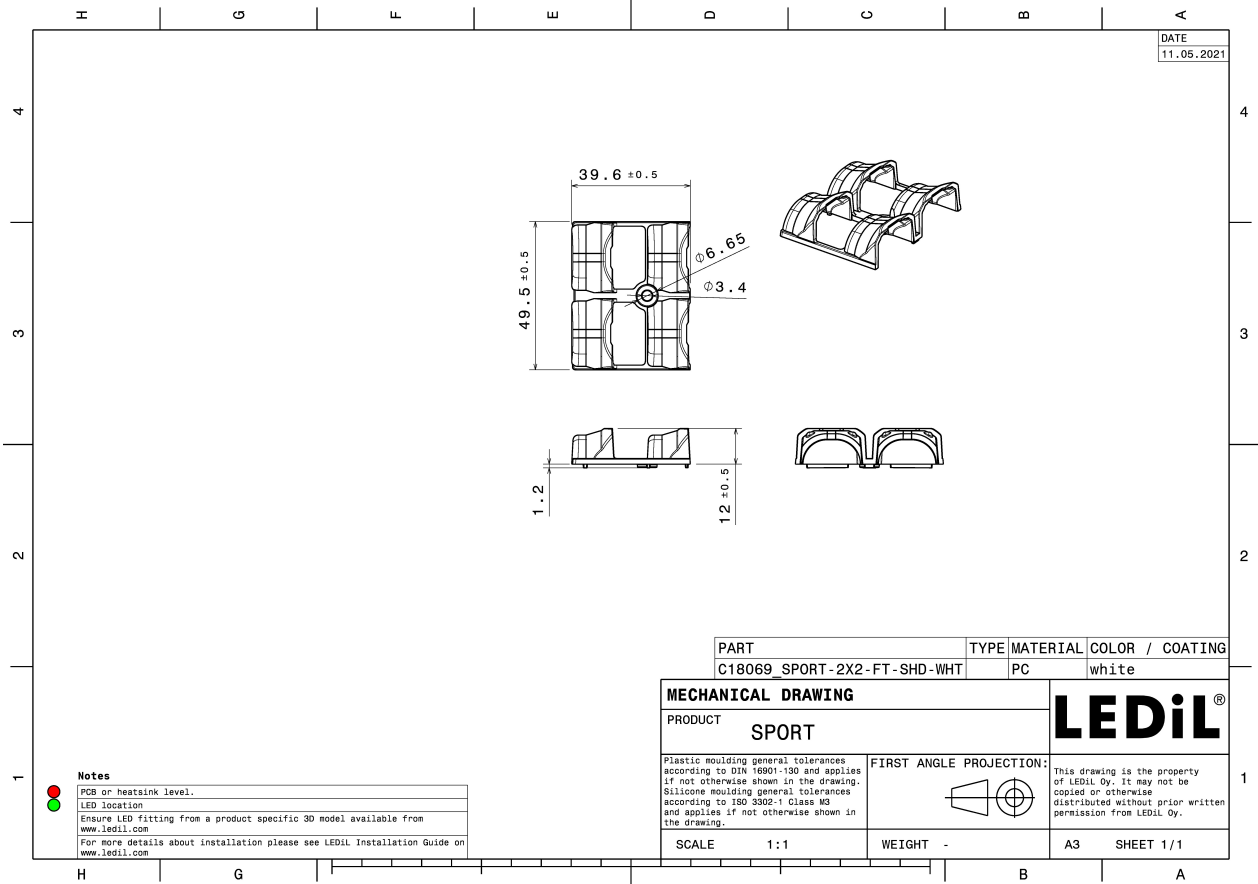

SPORT-2X2-FT-SHD-WHT

White shade for additional backlight control.

SPECIFICATION:

Dimensions	49.5 x 39.7 mm
Height	12 mm
Fastening	screw
ROHS compliant	yes ⓘ

MATERIALS:

Component	Type	Material	Colour	Finish
SPORT-2X2-FT-SHD-WHT	Shade	PC	white	

ORDERING INFORMATION:

Component	Qty in box	MOQ	MPQ	Box weight (kg)
C18069_SPORT-2X2-FT-SHD-WHT » Box size: 345 x 215 x 185 mm	512	128	16	2.6

See also our general installation guide: www.ledil.com/installation_guide

GENERAL INFORMATION:

NOTE: The typical beam angle will be changed by different color, chip size and chip position tolerance. The typical total beam angle is the full angle measured where the luminous intensity is half of the peak value.