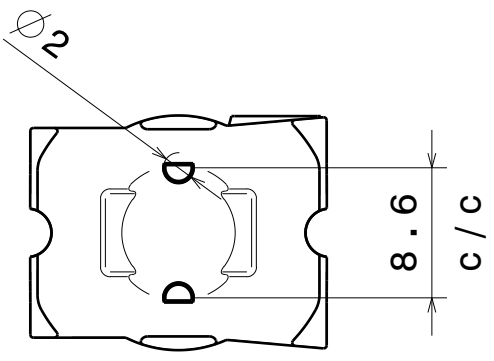

D

C

B

A

4

4

Isometric view

3

3

2

2

Top view

Material: PMMA

This drawing is our property.  
It can't be reproduced  
or communicated without  
our written agreement.

L T F F e e i n d h

DRAWING TITLE

Datasheet Strada-C-N83 lens

DRAWN BY  
o

DATE  
16.12.2009

CHECKED BY  
h

DATE  
16.12.2009

SIZE  
A4

DRAWING NUMBER  
C11277

REV  
1

DESIGNED BY  
ol

DATE  
16.12.2009

SCALE 2:1

WEIGHT (g)

SHEET

1/1

1

1