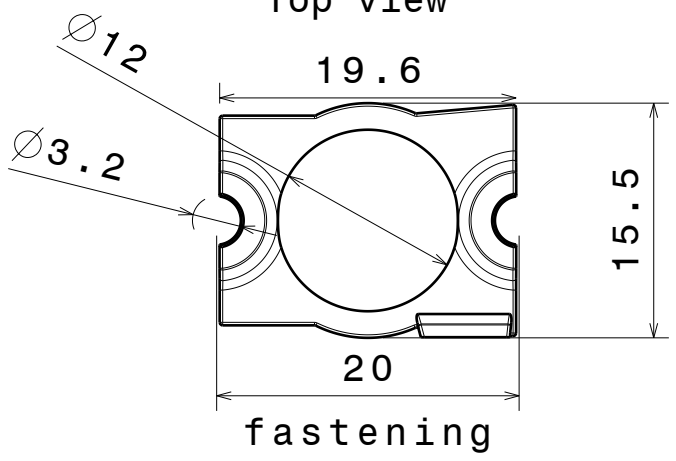

D

C

B

A

4

4

Isometric view

3

3

2

2

Top view

Material: PMMA

This drawing is our property.
It can't be reproduced
or communicated without
our written agreement.

L T F F e e i n d h

DRAWING TITLE

Datasheet Strada-C-N83 lens

DRAWN BY
o

DATE
16.12.2009

CHECKED BY
h

DATE
16.12.2009

SIZE
A4

DRAWING NUMBER
C11277

REV
1

DESIGNED BY
ol

DATE
16.12.2009

SCALE 2:1

WEIGHT (g)

SHEET

1/1

1

1

D

A