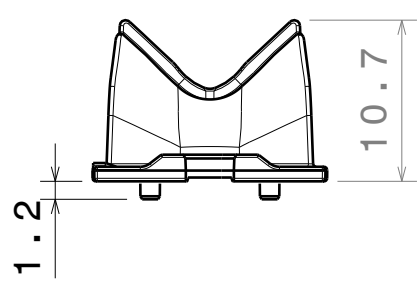

D C B A

4

Isometric view

Bottom view

3

Beam direction

Front view

2

Strada lens arrangement recommendation

Top view

MATERIALS
 Lens: PMMA
 Tape(optional): PU Foam

Part no. with tape fastening: CA11426_Strada-T-DW

This drawing is our property. It can't be reproduced or communicated without our written agreement.

Ledil Oy
 Tehdaskatu 13
 FIN-24100 SALO
 Finland

DRAWING TITLE

Datasheet Strada-T-DW Lens

DRAWN BY o1		DATE 17.05.2010		SIZE A4			DRAWING NUMBER C11425		REV 1	
CHECKED BY pv		DATE 17.05.2010							SCALE 2:1	
DESIGNED BY hh		DATE 17.05.2010								