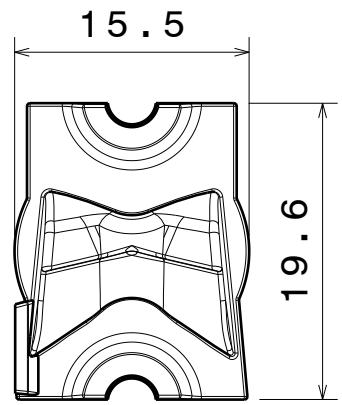

D C B A

4

Isometric view

Bottom view

3

Beam direction

Front view

2

Strada lens arrangement recommendation

Top view

MATERIALS
 Lens: PMMA
 Tape(optional): PU Foam

Part no. with tape fastening: CA11426_Strada-T-DW

This drawing is our property. It can't be reproduced or communicated without our written agreement.

Ledil Oy
 Tehdaskatu 13
 FIN-24100 SALO
 Finland

DRAWING TITLE

Datasheet Strada-T-DW Lens

DRAWN BY o1		DATE 17.05.2010		SIZE A4			DRAWING NUMBER C11425		REV 1	
CHECKED BY pv		DATE 17.05.2010							SCALE 2:1	
DESIGNED BY hh		DATE 17.05.2010								