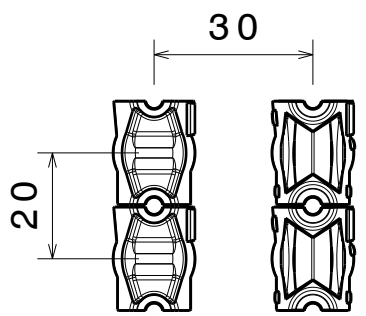

D C B A

4

Isometric view

Bottom view

3

Beam direction

Front view

2

Strada lens arrangement recommendation

Top view

MATERIALS
 Lens: PMMA
 Tape(optional): PU Foam

Part no. with tape fastening: CA11426_Strada-T-DW

This drawing is our property. It can't be reproduced or communicated without our written agreement.

Ledil Oy
 Tehdaskatu 13
 FIN-24100 SALO
 Finland

DRAWING TITLE

Datasheet Strada-T-DW Lens

DRAWN BY o1		DATE 17.05.2010		SIZE A4			DRAWING NUMBER C11425		REV 1	
CHECKED BY pv		DATE 17.05.2010							SCALE 2:1	
DESIGNED BY hh		DATE 17.05.2010								