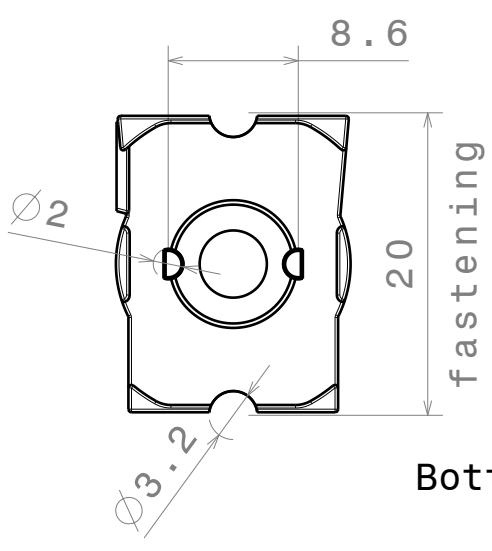

D C B A

4

Isometric view

Bottom view

3

Beam direction

Front view

2

Strada lens arrangement recommendation

Top view

MATERIALS
 Lens: PMMA
 Tape(optional): PU Foam

Part no. with tape fastening: CA11426_Strada-T-DW

This drawing is our property. It can't be reproduced or communicated without our written agreement.

Ledil Oy
 Tehdaskatu 13
 FIN-24100 SALO
 Finland

DRAWING TITLE

Datasheet Strada-T-DW Lens

DRAWN BY o1		DATE 17.05.2010		SIZE A4			DRAWING NUMBER C11425		REV 1	
CHECKED BY pv		DATE 17.05.2010							SCALE 2:1	
DESIGNED BY hh		DATE 17.05.2010								