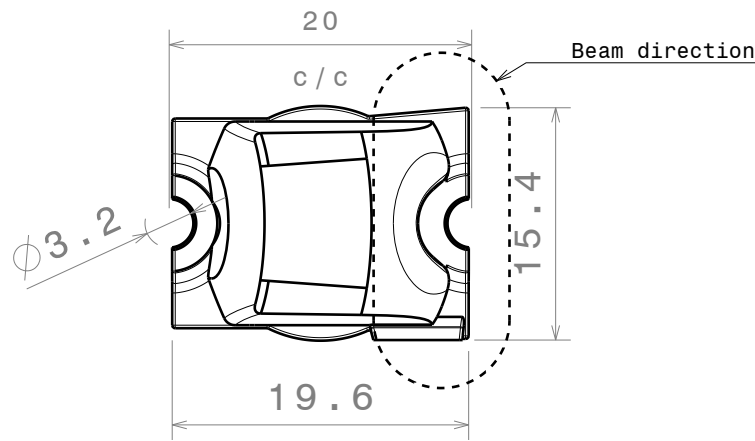

D

C

B

A

4

4

3

3

2

2

MATERIALS
Lens: PMMA

This drawing is our property.
It can't be reproduced
or communicated without
our written agreement.

Ledil Oy
Salorankatu 10
24240 SALO
Finland

DRAWING TITLE

Datasheet Strada-FT lens

DRAWN BY
ah

DATE
6.7.2012

CHECKED BY
ah

DATE
6.7.2012

SIZE
A4

DRAWING NUMBER

REV
2

DESIGNED BY
hh

DATE
15.3.2011

SCALE

2:1

WEIGHT (g)

SHEET

1/1

D

A

1

1