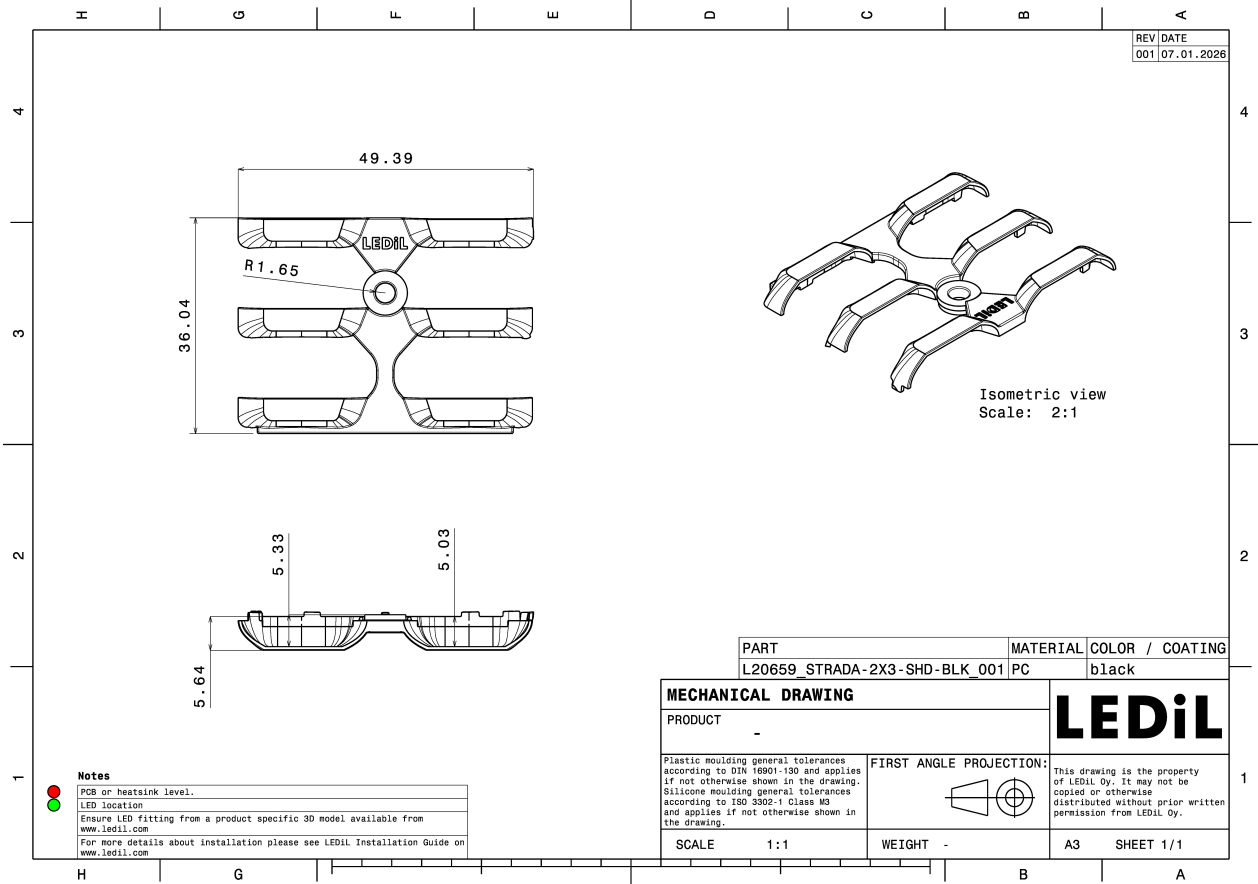

STRADA-2X3-SHD-BLK

Black shade for additional backlight control.

SPECIFICATION:

Dimensions	36.1 x 49.4
Height	6.8 mm
Fastening	screw
ROHS compliant	yes ⓘ

MATERIALS:

Component	Type	Material	Colour	Finish	Length (mm)
-----------	------	----------	--------	--------	-------------

ORDERING INFORMATION:

Component	Type	Qty in box	MOQ	MPQ	Box weight (kg)
L20659_STRADA-2X3-SHD-BLK	Shade	1600		20	2.8

See also our general installation guide: www.ledil.com/installation_guide

GENERAL INFORMATION:

NOTE: The typical beam angle will be changed by different color, chip size and chip position tolerance. The typical total beam angle is the full angle measured where the luminous intensity is half of the peak value.