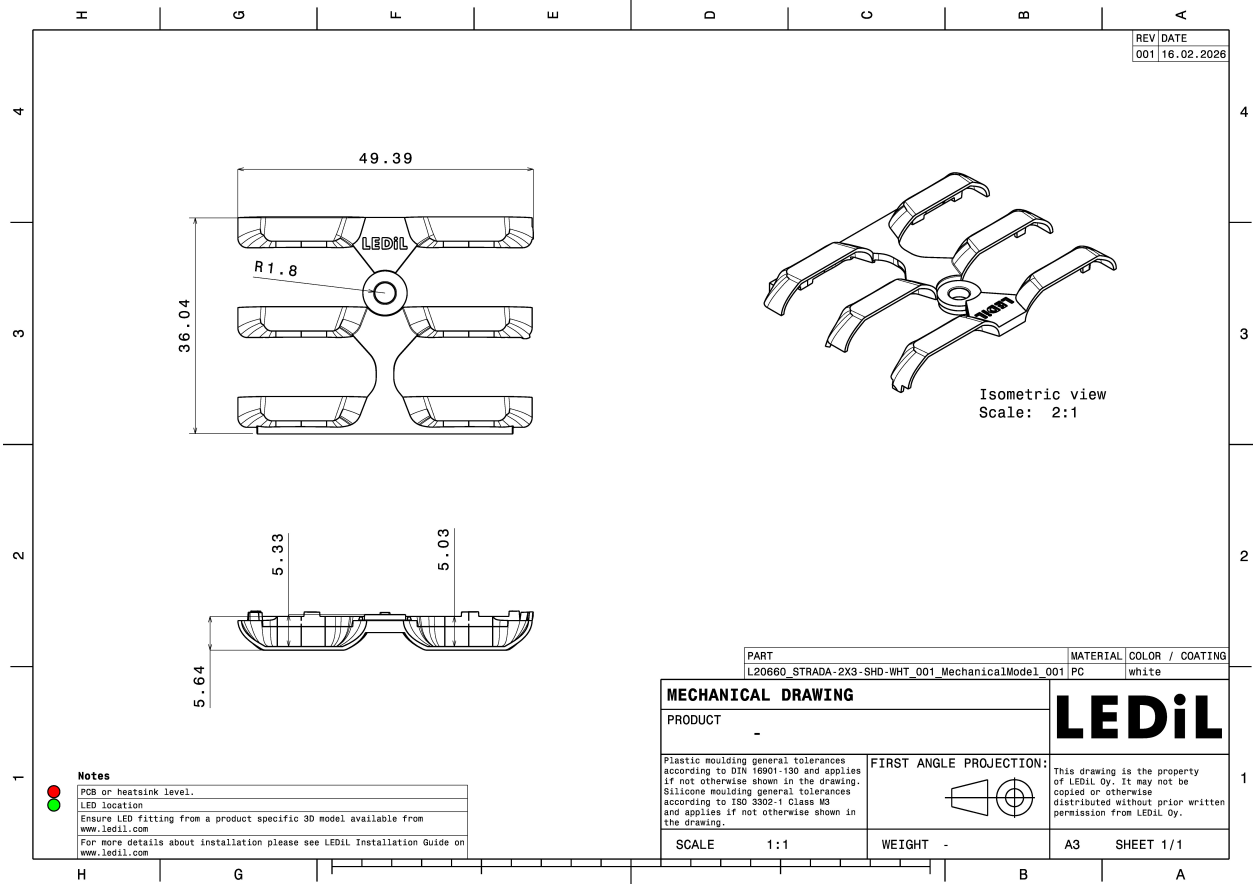

See also our general installation guide: www.ledil.com/installation_guide