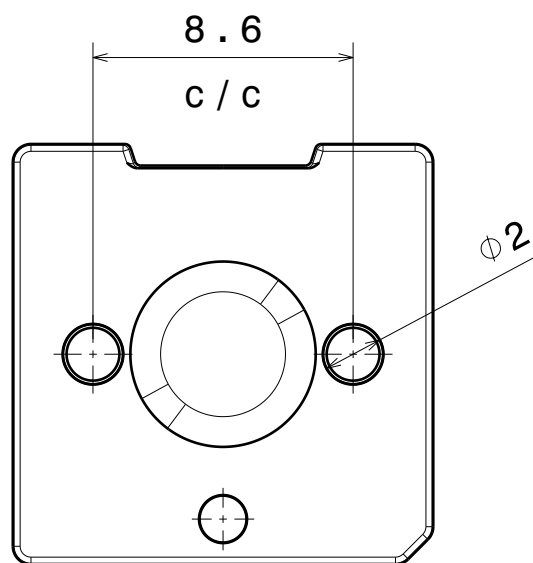

D

C

B

A

4

4

Front view

Isometric view

3

3

Top view

Bottom view

2

2

INDEX	PART NO	DESCRIPTION	MATERIAL	COLOUR
1	C15246	STRADELLA-HB-M	PMMA	

Tolerances if not otherwise shown
 According to DIN ISO 2768-1
 Linear measures:
 Up to 30mm class M, otherwise class C.
 According to DIN ISO 2768-2
 Form and position: class L

SIZE PART NUMBER

A4

C15246

SCALE 1:1 WEIGHT 0,5 g SHEET 1/1

D

A

1

1