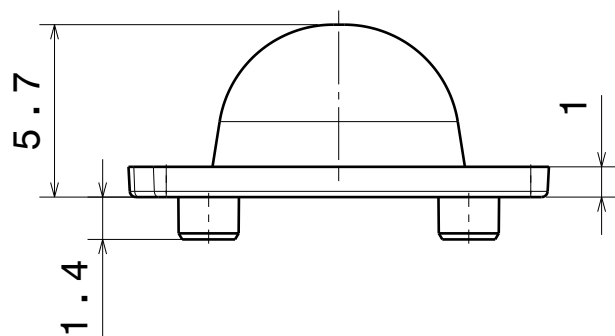

D

C

B

A

4

4

Front view

Isometric view

3

3

Top view

Bottom view

2

2

INDEX	PART NO	DESCRIPTION	MATERIAL	COLOUR
1	C15246	STRADELLA-HB-M	PMMA	

Tolerances if not otherwise shown
 According to DIN ISO 2768-1
 Linear measures:
 Up to 30mm class M, otherwise class C.
 According to DIN ISO 2768-2
 Form and position: class L

SIZE PART NUMBER

A4

C15246

SCALE 1:1 WEIGHT 0,5 g SHEET 1/1

D

A

1

1