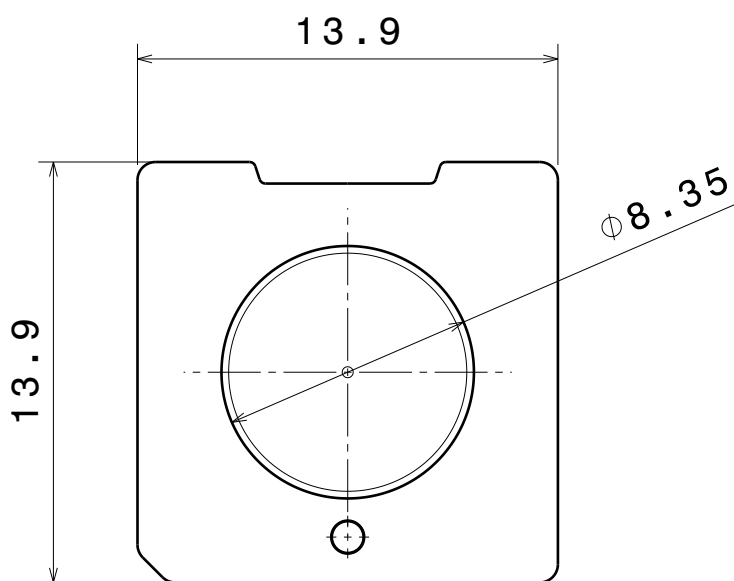

D

C

B

A

4

4

Front view

Isometric view

3

3

Top view

Bottom view

2

2

INDEX	PART NO	DESCRIPTION	MATERIAL	COLOUR
1	C15246	STRADELLA-HB-M	PMMA	

Tolerances if not otherwise shown
 According to DIN ISO 2768-1
 Linear measures:
 Up to 30mm class M, otherwise class C.
 According to DIN ISO 2768-2
 Form and position: class L

SIZE PART NUMBER

A4

C15246

SCALE 1:1 WEIGHT 0,5 g SHEET 1/1

D

A

1

1