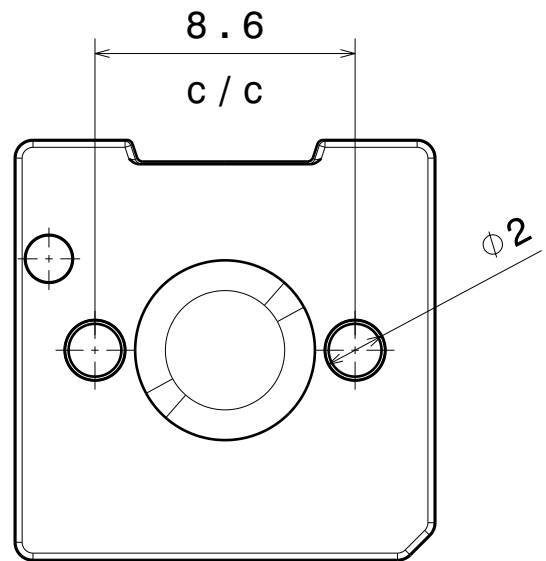

D

C

B

A

4

Front view

Isometric view

3

Top view

Bottom view

2

2

INDEX	PART NO	DESCRIPTION	MATERIAL	COLOUR
1	C15247	STRADELLA-HB-W	PMMA	

Tolerances if not otherwise shown
According to DIN ISO 2768-1
Linear measures:
Up to 30mm class M, otherwise class C.
According to DIN ISO 2768-2
Form and position: class L

SIZE PART NUMBER

A4

C15247

SCALE	1:1	WEIGHT	0,76 g	SHEET	1/1
-------	-----	--------	--------	-------	-----

D

A

1

1