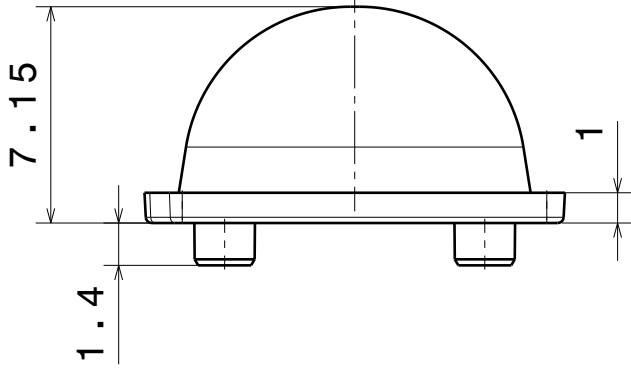

D

C

B

A

4

Front view

Isometric view

3

Top view

Bottom view

2

2

INDEX	PART NO	DESCRIPTION	MATERIAL	COLOUR
1	C15247	STRADELLA-HB-W	PMMA	

Tolerances if not otherwise shown
According to DIN ISO 2768-1
Linear measures:
Up to 30mm class M, otherwise class C.
According to DIN ISO 2768-2
Form and position: class L

SIZE PART NUMBER

A4

C15247

SCALE	1:1	WEIGHT	0,76 g	SHEET	1/1
-------	-----	--------	--------	-------	-----

D

A

1

1