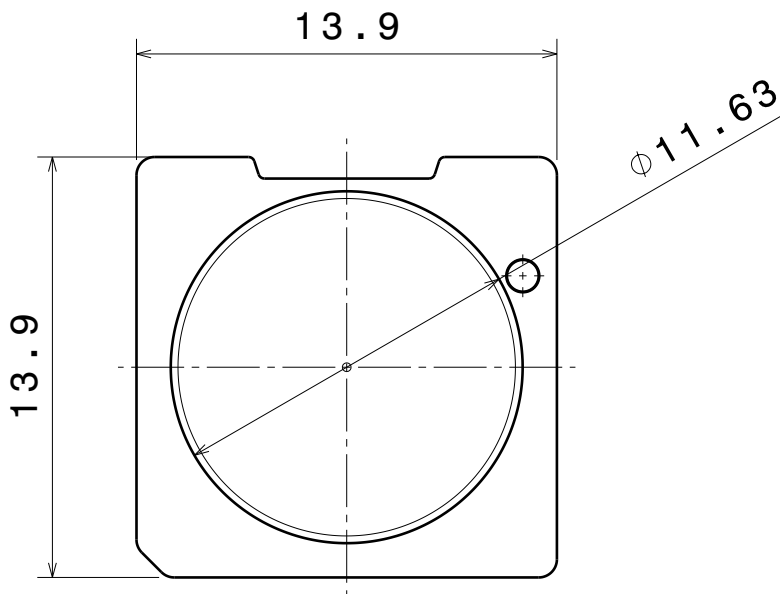

D

C

B

A

4

Front view

Isometric view

3

Top view

Bottom view

2

2

INDEX	PART NO	DESCRIPTION	MATERIAL	COLOUR
1	C15247	STRADELLA-HB-W	PMMA	

Tolerances if not otherwise shown
According to DIN ISO 2768-1
Linear measures:
Up to 30mm class M, otherwise class C.
According to DIN ISO 2768-2
Form and position: class L

SIZE PART NUMBER

A4

C15247

SCALE	1:1	WEIGHT	0,76 g	SHEET	1/1
-------	-----	--------	--------	-------	-----

D

A

1

1