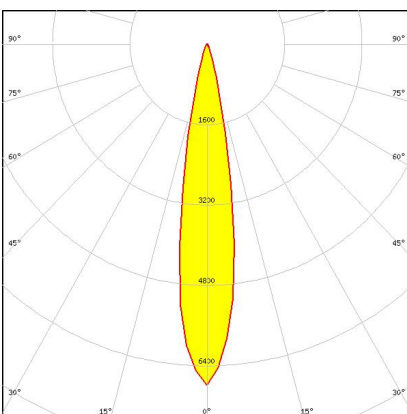

VENLA

Ø45 mm lenses for up to 7070 size LED packages

25 mm high lens family with spot beam

PRODUCTS:

CP12090_VENLA-S-IRIS

Dimensions: 45.0 mm x 45.0 mm

Height: 27.20 mm

~18° spot beam. Assembly with holder.

GENERAL INFORMATION:

NOTE: The typical beam angle will be changed by different color, chip size and chip position tolerance. The typical total beam angle is the full angle measured where the luminous intensity is half of the peak value.