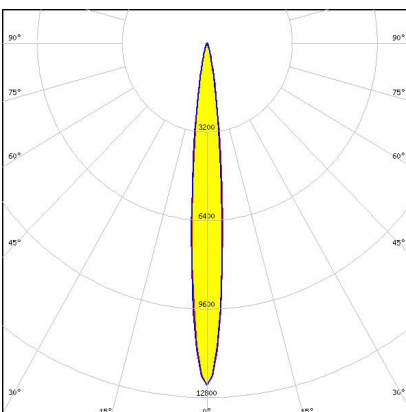

### ZOE

Zoomable lens family for compact, lightweight handheld luminaire designs.

ZOE is a zoomable lens family that has an infinitely adjustable beam from 13 to 42 degrees. ZOE is optimized for 3535 LED packages and compatible with up to 7070 LED packages and is easily connected with bayonet mounting.

#### ZOE-30-ZOOM

**Dimensions: 31.6 mm x mm**

**Height: 20.27 mm**

Ø30 mm zoomable lens with infinitely adjustable beam from 13 to 42 degrees

### GENERAL INFORMATION:

NOTE: The typical beam angle will be changed by different color, chip size and chip position tolerance. The typical total beam angle is the full angle measured where the luminous intensity is half of the peak value.