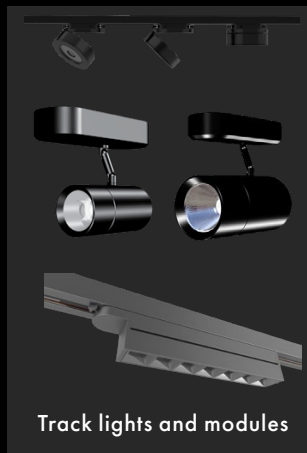

## Task lighting

Overall illumination, atmosphere

Highlight specific products or displays

Showcases, shelves, display racks

Checkout corners, fitting rooms

Recessed downlights, tracklights, stylish pendant luminaires

Track lights

Adjustable track lights, under-cabinet lights

Pendant luminaires, downlights

YASMEEN | DAISY | DALINE | LINDA-10

YASMEEN | AMY

YASMEEN | ZOOM | LINDA-10 | LISA/TINA

DAISY | DALINE | AMY | LINDA-10

# Luminaire examples

---