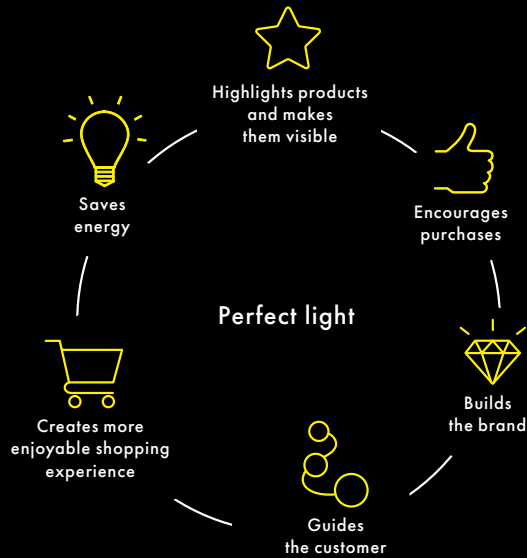

Retail lighting in a nutshell

Even with online shopping, we still visit stores. To make visits enjoyable, **lighting is key** – it shapes mood, time spent, and return rates.

Tracklights draw attention to promotions; light levels add contrast and mood. **RGB LEDs** reinforce brand identity. **Color temperature** shapes product appeal. **Wall-washing** and **uplighting** keep spaces evenly lit.

Lighting makes products visible, strengthens the brand, and guides customers – boosting sales and experience. It's both art and science.