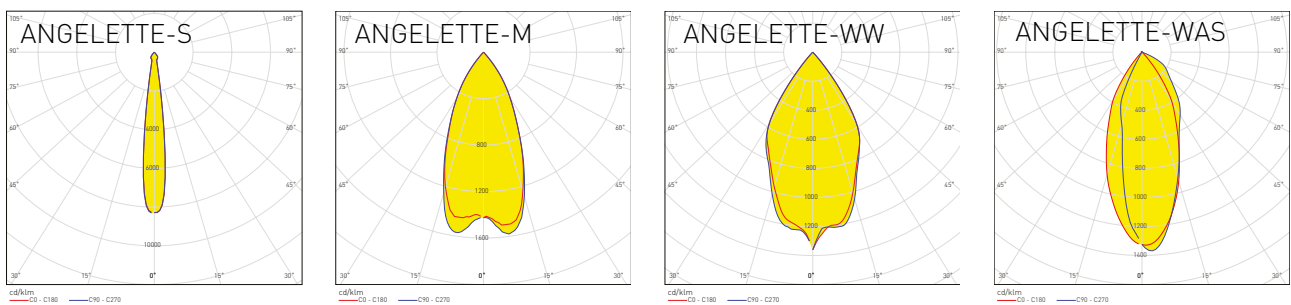

## TECHNICAL SPECIFICATIONS

- Height 60 mm
- Diameter 110 mm
- Typical FWHM's:
  - ANGELETTE-S  $\approx 15^\circ$
  - ANGELETTE-M  $\approx 50^\circ$
  - ANGELETTE-WW  $\approx 70^\circ$
- ANGELETTE-WAS is a unique reflector designed for wall-washing with track mounted fixtures
- Well suited for track mounted luminaires
- LEDiL clamps available for a variety of COB's from most suppliers, like Bridgelux, Citizen, Cree, Nichia and Osram
- Works with TE, Molex and Ideal solderless 50mm Zhaga book 3 compliant connectors
- Compatible with additional ANGE-RZ color-mixing sublens which provides better color quality especially in RGB applications