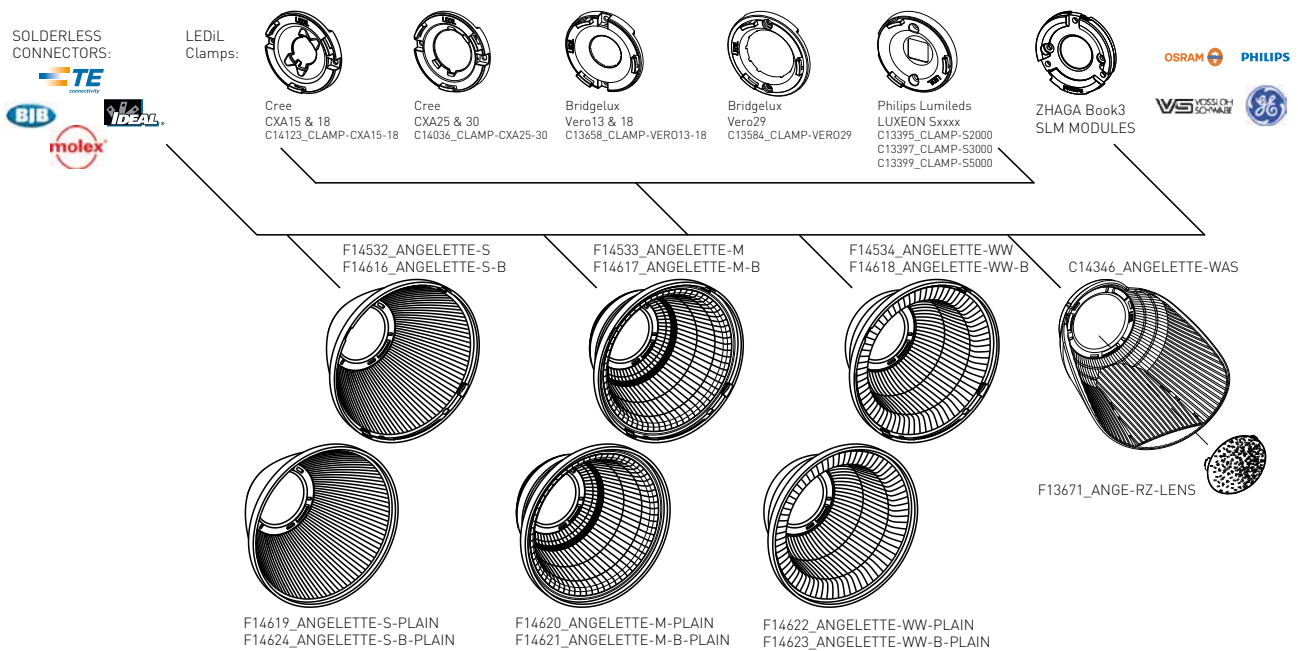

## LEDiL's ANGELETTE family – Highly pleasing and uniform indoor architectural lighting

LEDiL introduces six new ANGELETTE family members with the following symmetrical light distributions: narrow spot, medium flood and wide flood. All the ANGELETTE's share a smooth, glare-free and uniform light pattern, and are optimized for high quality office spaces, hospitality and museum lighting purposes. ANGELETTE reflectors have standard 110 mm diameter and are based on LEDiL's existing Angela-interface offering unsurpassed compatibility and ease of installation with a range of third party connectors.

### FEATURES

- Part of LEDiL's System Reflector philosophy; future-proof and versatile solution sharing the same interface with LEDiL's ANGELA and ANGELINA reflector families
- Works with TE, Molex and Ideal solderless 50 mm Zhaga book 3 compliant connectors
- Industry standard 110 mm diameter
- Angelette-Plain versions come without additional optical attachment interface for cleaner appearance

### TYPICAL APPLICATIONS

- Office lighting
- Hospitality lighting
- Museum lighting

F14534\_ANGELETTE-WW

F14622\_ANGELETTE-WW-PLAIN

F14533\_ANGELETTE-M

F14620\_ANGELETTE-M-PLAIN

F14532\_ANGELETTE-S

F14619\_ANGELETTE-S-PLAIN

## TECHNICAL SPECIFICATIONS

- Height 60 mm
- Diameter 110 mm
- Typical FWHM's:
  - ANGELETTE-S  $\approx 15^\circ$
  - ANGELETTE-M  $\approx 50^\circ$
  - ANGELETTE-WW  $\approx 70^\circ$
- ANGELETTE-WAS is a unique reflector designed for wall-washing with track mounted fixtures
- Well suited for track mounted luminaires
- LEDiL clamps available for a variety of COB's from most suppliers, like Bridgelux, Citizen, Cree, Nichia and Osram
- Works with TE, Molex and Ideal solderless 50mm Zhaga book 3 compliant connectors
- Compatible with additional ANGE-RZ color-mixing sublens which provides better color quality especially in RGB applications