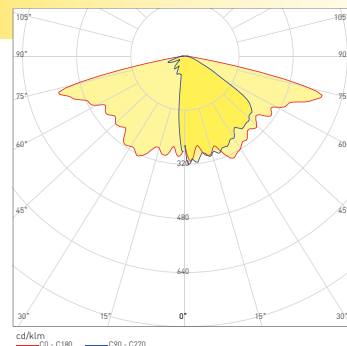

### COMPATIBILITY

- Optimized for a range of 3535 high power and compatible up to 5050 LED packages

	OLD T2	NEW T2-B	OLD T3	NEW T3-B
$E_{av}$ (lx)	11	12	12	12
$u0$	0.524	0.563	0.450	0.433

Simulated results based on same setup.

### STRADA-IP-2X6-T3-B

- Height: 12.75
- Dimensions: 71.4 x 173 mm
- Typical efficiency: 95%
- Typical FWHM: Asymmetric
- IESNA Type III beam distribution

### STRADA-IP-2X6-T2-B

- Height: 12.03 mm
- Dimensions: 71.4 x 173 mm
- Typical efficiency: 95%
- Typical FWHM: Asymmetric
- IESNA Type II beam distribution