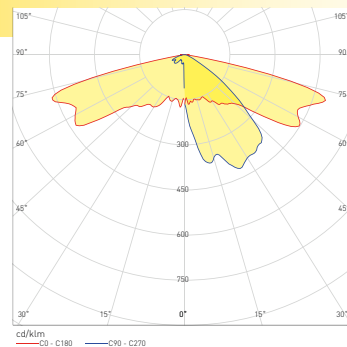

## TECHNICAL SPECIFICATIONS

- Dimensions: 71,4 x 173 mm
- LEDs: 12
- Mounts with screws
- Precision-molded from optical grade PMMA – UL94 HB rated material with operating rating -40°C to +80°C

### COMPATIBILITY

- Optimized for a range of 3535 high power and compatible up to 5050 LED packages

	OLD T2	NEW T2-B	OLD T3	NEW T3-B
$E_{av}$ (lx)	11	12	12	12
$u0$	0.524	0.563	0.450	0.433

Simulated results based on same setup.

### STRADA-IP-2X6-T3-B

- Height: 12.75
- Dimensions: 71.4 x 173 mm
- Typical efficiency: 95%
- Typical FWHM: Asymmetric
- IESNA Type III beam distribution

### STRADA-IP-2X6-T2-B

- Height: 12.03 mm
- Dimensions: 71.4 x 173 mm
- Typical efficiency: 95%
- Typical FWHM: Asymmetric
- IESNA Type II beam distribution