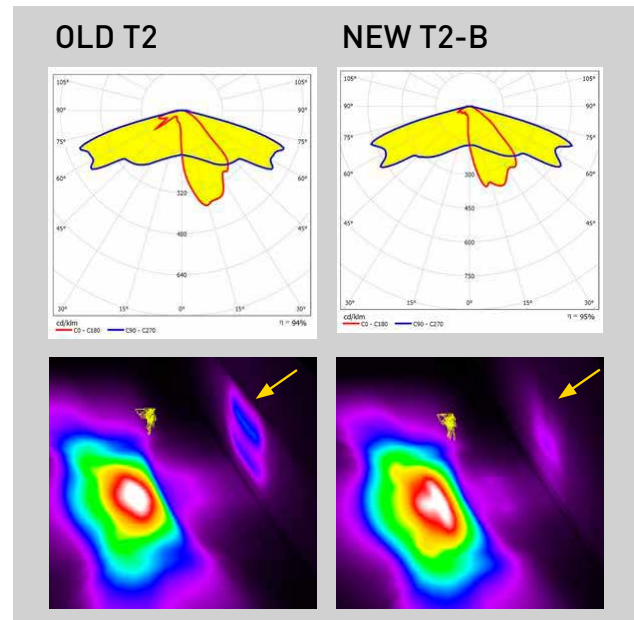

## TECHNICAL SPECIFICATIONS

- Dimensions: 71,4 x 173 mm
- LEDs: 12
- Mounts with screws
- Precision-molded from optical grade PMMA – UL94 HB rated material with operating rating -40°C to +80°C

### COMPATIBILITY

- Optimized for a range of 3535 high power and compatible up to 5050 LED packages

	OLD T2	NEW T2-B	OLD T3	NEW T3-B
$E_{av}$ (lx)	11	12	12	12
$u0$	0.524	0.563	0.450	0.433

Simulated results based on same setup.

### STRADA-IP-2X6-T3-B

- Height: 12.75
- Dimensions: 71.4 x 173 mm
- Typical efficiency: 95%
- Typical FWHM: Asymmetric
- IESNA Type III beam distribution