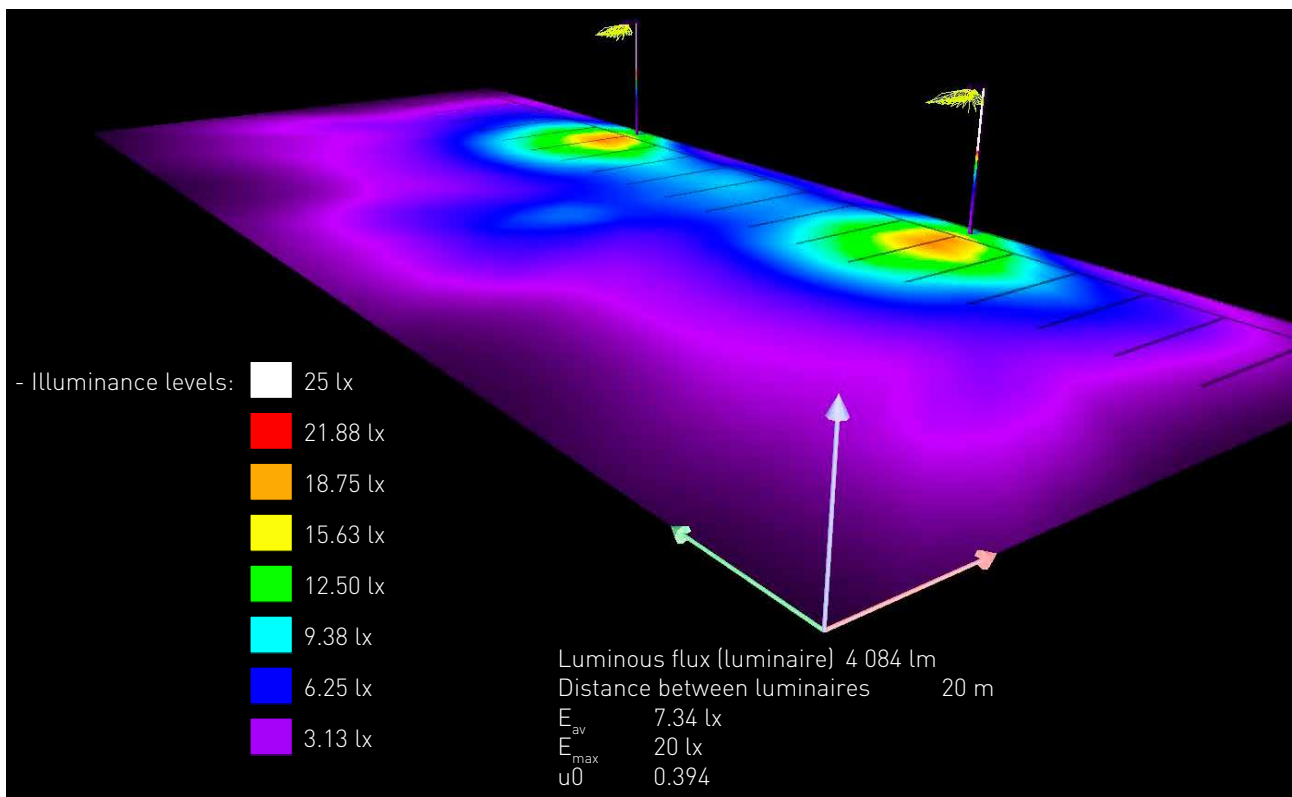

APPLICATION EXAMPLE

ORDERING INFORMATION

CS15158_STRADA-IP-2X6-T4-B

Visit www.ledil.com for ordering codes and latest product specifications, which may vary by LED