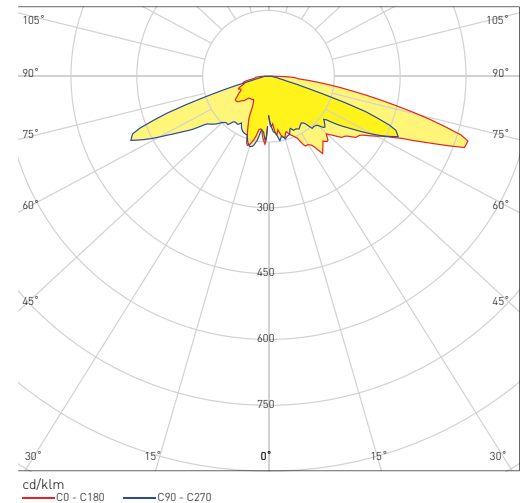

TECHNICAL SPECIFICATIONS

- Height: 10,57 mm
- Dimensions: 71,4 x 173 mm
- Typical efficiency: 93%
- IESNA Type IV beam distribution
- LEDs: 12
- Mounts with screws
- Precision-molded from optical grade PMMA – UL94 HB rated material with operating rating -40°C to +80°C

COMPATIBILITY

- Optimized for a range of 3535 high power and compatible up to 5050 LED packages