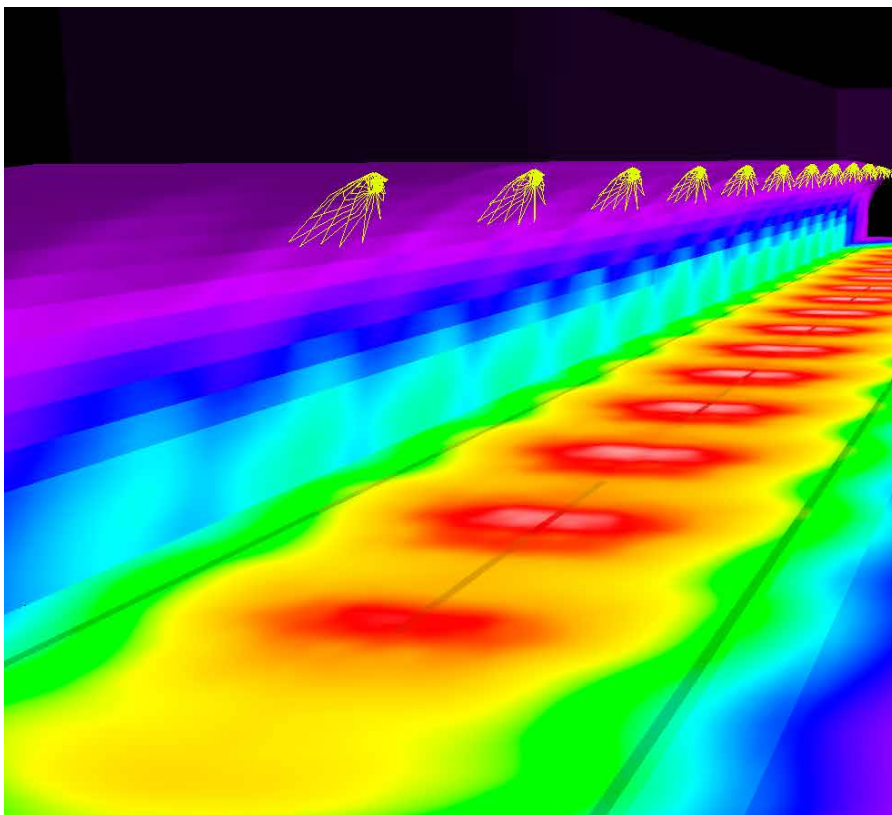

STRADA-SQ-FS3 – For tunnels and sport fields

Meet the new member of STRADA-SQ-FS3 to accompany the broad family of STRADA-SQ lenses. Directing the beam extremely far forward with the peak being in 65° it is perfectly applicable for tunnel and sport field lighting. Being just a $25 \times 25 \text{mm}$ in size single optic supporting the latest 7070 size LED packages it has a very wide range of versatility and feasibility opportunities to offer. Requiring only a minimum of 5 mm space between lenses the customer can fully maximize their lamp lumens without having any noticeable shadings in the beam.

FEATURES

- Throws light extremely far forward with the peak being in 65°
- Standard SQ-series footprint and positioning pins. (Please note that beam direction differs 90° degrees from default SQ beam direction)
- Designed especially for tunnel lighting
- Easy installation with included adhesive tape

COMPATIBILITY

- Up to 7070 size LED packages*

TYPICAL APPLICATIONS

- Tunnel lighting (counter beam)
- Sport fields

CA15226_STRADA-SQ-FS3

* Go to www.ledil.com/product_search for complete listing of all qualified LEDs. Please send qualification request on email in case you think we are missing a specific LED.

STRADA-SQ-FS3 is designed for counter beam tunnel lighting applications, especially for threshold and transition zones. Strong forward peak intensity at 60-65deg elevation gives higher cd/m² for less lumens, while strong cutoff keeps the veiling luminance low enough to meet tunnel lighting requirements. Beam width is designed to give high uniformity on the road on single row installation when the road width is up to 2x the height of the installation. Illuminance levels on the wall are around 50% of the illuminance levels on the road.