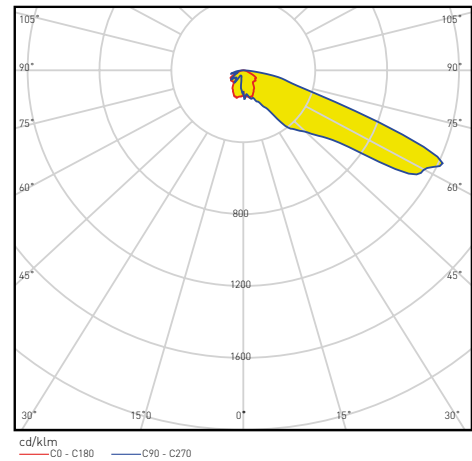

FEATURES

- Throws light extremely far forward with the peak being in 65°
- Standard SQ-series footprint and positioning pins. (Please note that beam direction differs 90° degrees from default SQ beam direction)
- Designed especially for tunnel lighting
- Easy installation with included adhesive tape

TECHNICAL SPECIFICATIONS

- Height: 16,2 mm
- Dimensions: 25 x 25 mm
- Typical efficiency: 92%
- Precision-molded from optical grade PMMA - UL94 HB rated material with operating rating -40°C to +80°C

DESIGN EXAMPLE