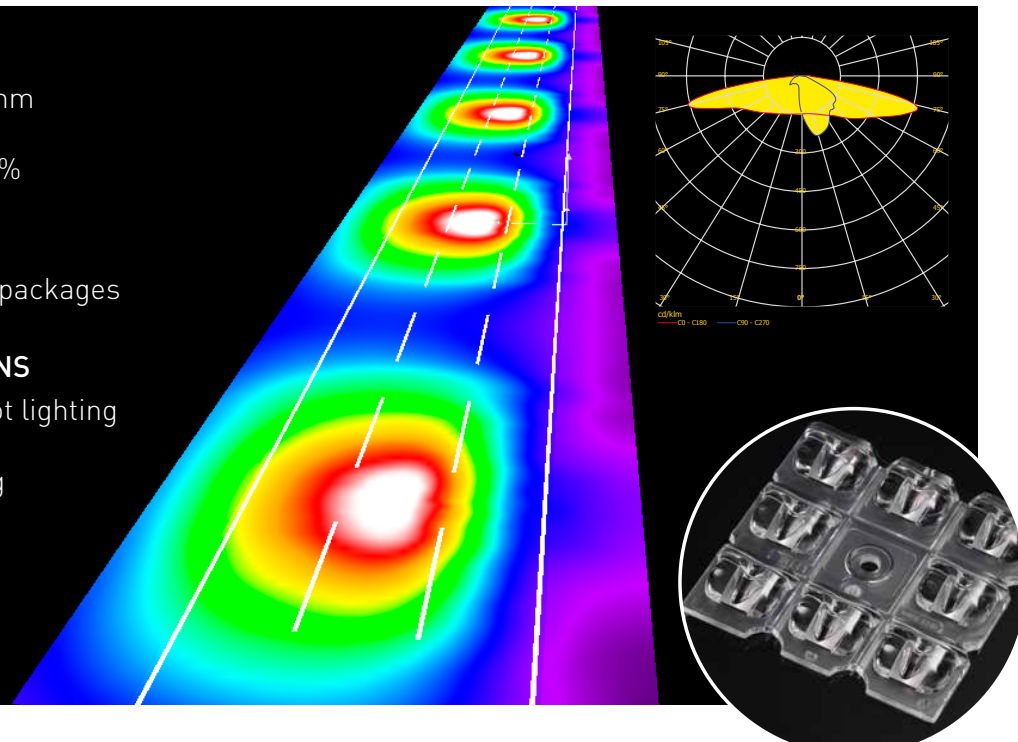

TYPICAL APPLICATIONS

- Street and parking lot lighting
- Pedestrian lighting
- General road lighting
- Outdoor lighting