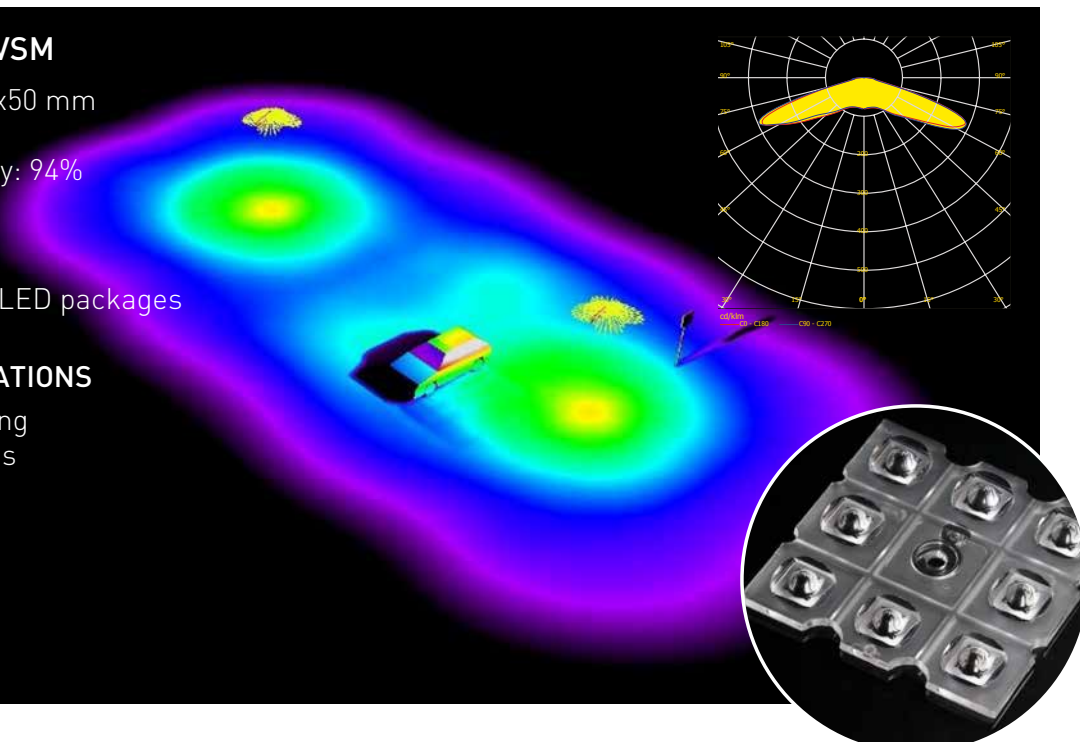

STRADELLA-8-VSM and -SCL – New outdoor area beams for more cost efficient lighting

LEDiL's STRADELLA product family grows with two new optical solutions for street and outdoor lighting. With a wide, uniform square-shaped beam STRADELLA-8-VSM is an ideal solution for parking lots, whereas STRADELLA-8-SCL is meant for street lighting where lamp posts are spaced at longer distances from each other. The standardized 50x50mm module platform, complete with 8 individual optics, offers a huge amount of light from a relatively small area. Support for both mid- and high-power LEDs makes STRADELLA a practical, economical and high performance solution for today's ecological needs.

FEATURES and BENEFITS

- Cost efficient, excellent performance and light control
- 8 individual optics module in 50x50mm footprint
- STRADELLA-8-SCL designed for streetlights that are spaced at longer distances from each other
- STRADELLA-8-VSM with symmetrical and uniform square-shaped beam ideal for parking lots

TYPICAL APPLICATIONS

- Street lighting
- Outdoor area lighting

TECHNICAL SPECIFICATIONS

STRADELLA-8-VSM

- Dimensions: 50x50 mm
- Height: 5,5 mm
- Typical efficiency: 94%

COMPATIBILITY

- Up to 3535 size LED packages

TYPICAL APPLICATIONS

- Wide area lighting
- Pedestrian areas
- Parking lots
- Street lighting

STRADELLA-8-SCL

- Dimensions: 50x50 mm
- Height: 5,4 mm
- Typical efficiency: 93%

COMPATIBILITY

- Up to 3535 size LED packages