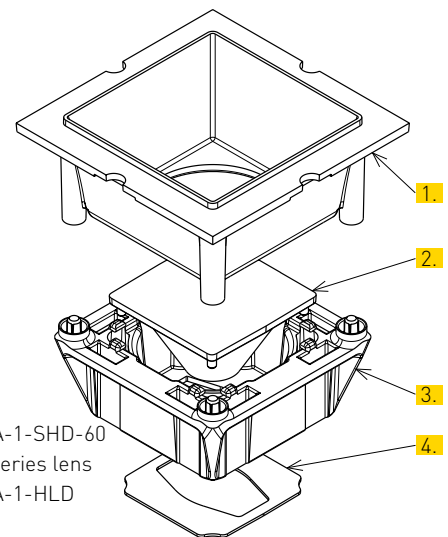

TECHNICAL SPECIFICATIONS

- Dimensions: 39,7 x 39,7 mm
- Height: 31,87 mm
- Mounting with tape

COMPATIBILITY

- FLORENTINA-1 compatible with up to 5050 size LED packages
- FLORENTINA-1-MRK compatible with up to 7070 size LED packages

FLORENTINA ASSEMBLIES

- FC15454_FLORENTINA-1-SS-60
- FC15455_FLORENTINA-1-RS-60
- FC15456_FLORENTINA-1-D-60
- FC15457_FLORENTINA-1-M-60
- FC15458_FLORENTINA-1-O-60
- FC15459_FLORENTINA-1-W-60
- FC15514_FLORENTINA-1-MRK-S-60
- FC15516_FLORENTINA-1-MRK-M-60
- FC15517_FLORENTINA-1-MRK-W-60

- 1 FLORENTINA-1-SHD-60
- 2 ROSE-CMC series lens
- 3 FLORENTINA-1-HLD
- 4 ROSE-TAPE