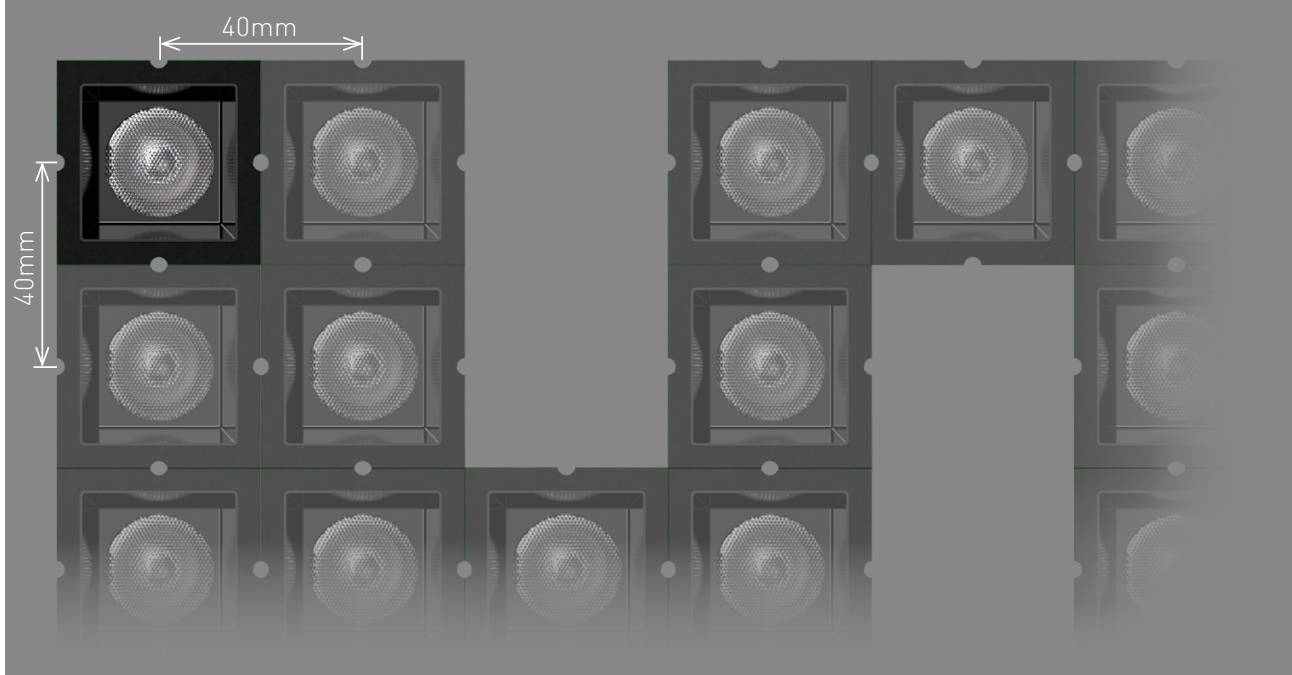

MODULARITY

ORDERING INFORMATION

Visit www.ledil.com for full family listing and latest product specifications, which may vary by LED